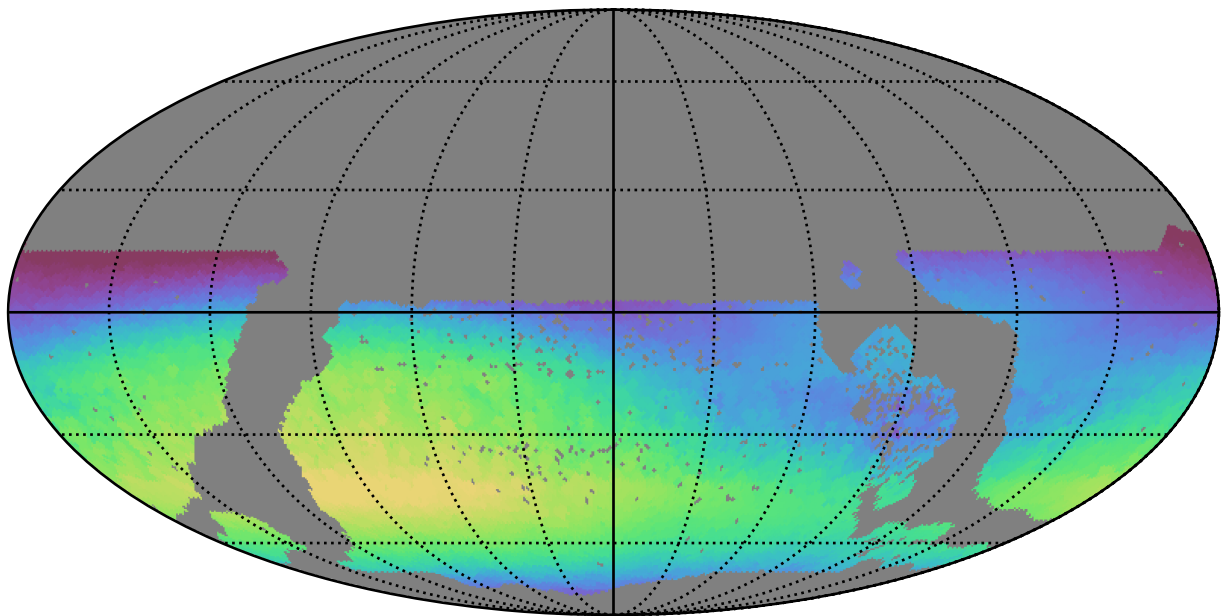

early_ss_template_fpextra3.0_v3.4_10yrs WFD all bands: Max skyBrightness

22.50 22.575 22.600 22.625 22.650 22.675 22.700 22.725 22.750 22.775 22.800

Max skyBrightness (mag/sq arcsec)