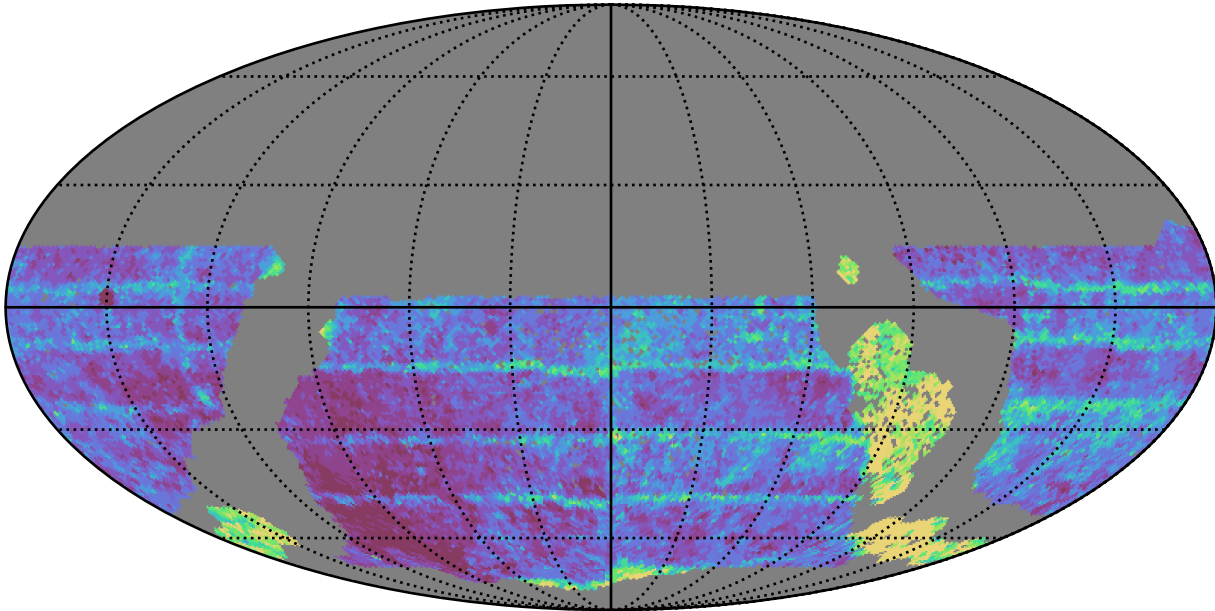

early_ss_template_fpextra2.0_v3.4_10yrs WFD z band: Median Inter-Night Gap

Median Inter-Night Gap (days)