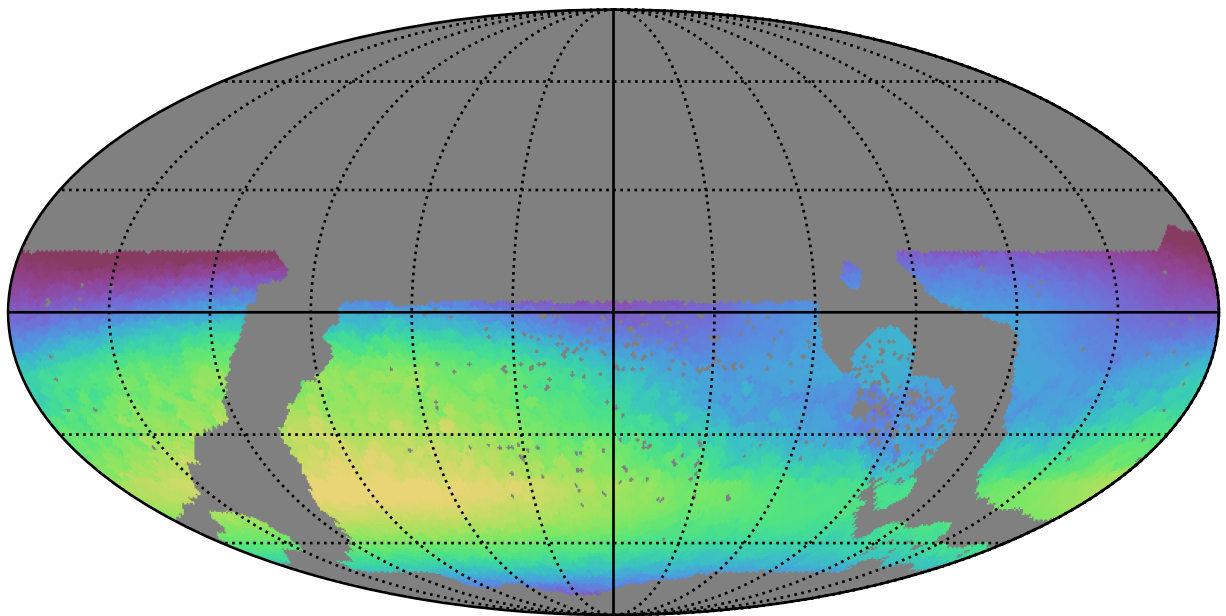

early\_ss\_template\_fpextra2.0\_v3.4\_10yrs WFD all bands: Max skyBrightness

22.550 22.575 22.600 22.625 22.650 22.675 22.700 22.725 22.750 22.775 22.800

Max skyBrightness (mag/sq arcsec)