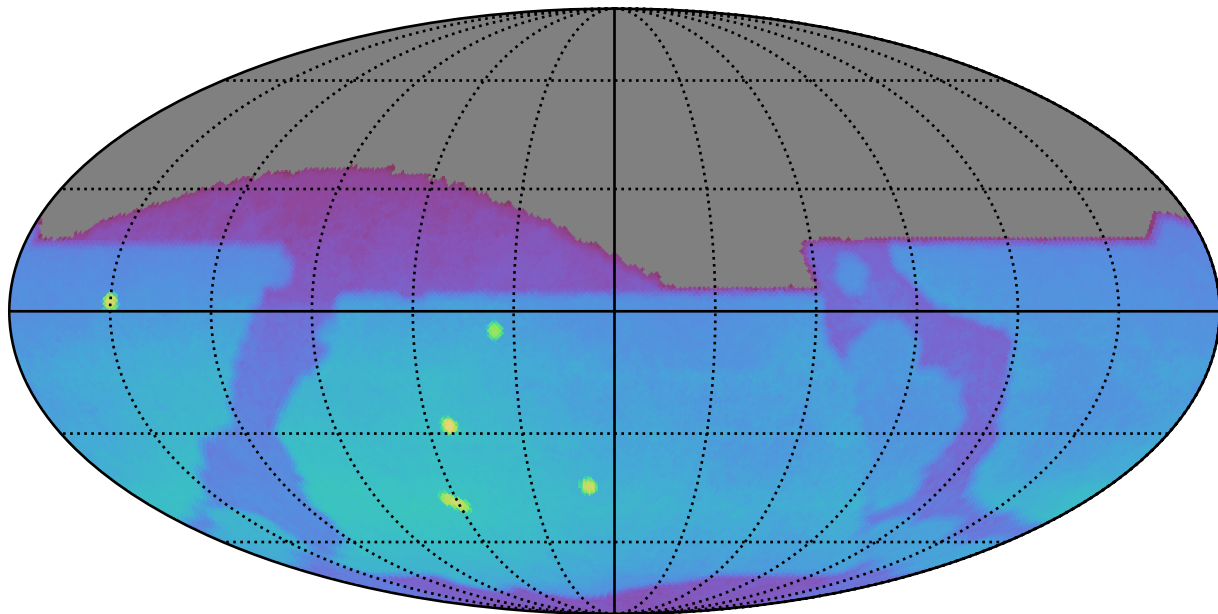

early_ss_template_fpextra1.5_v3.4_10yrs : Brown Dwarf, L7

Brown Dwarf, L7 (pc)