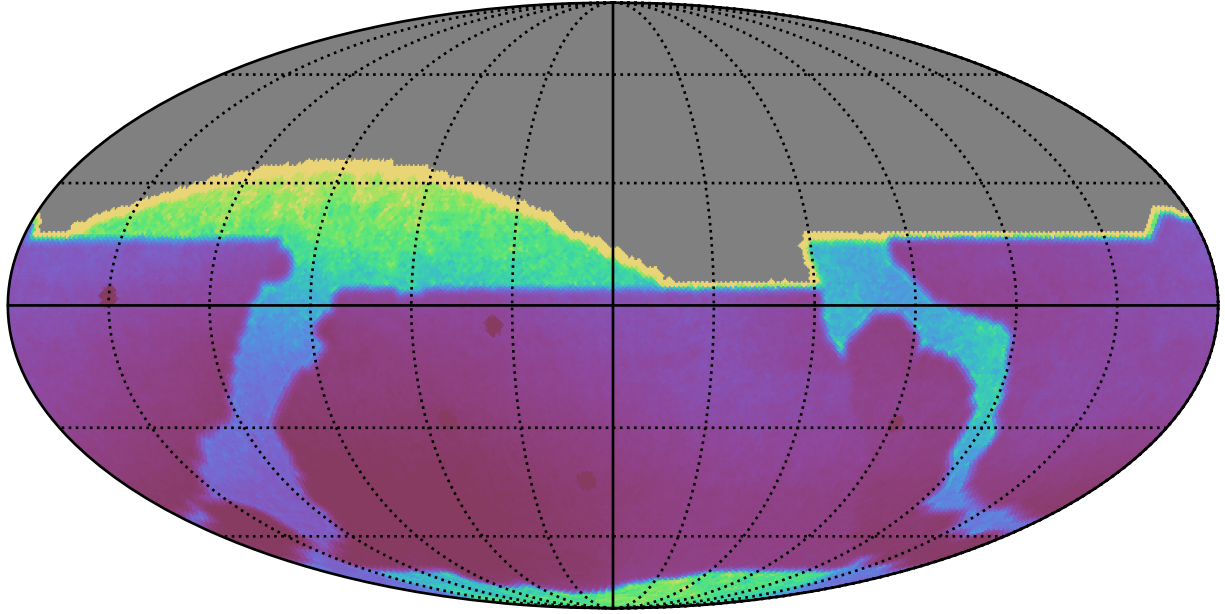

ddf_roll_deep_v3.5_10yrs : Parallax fiveSigmaDepth, filter, seeingFwhmGeom, ra_pi_amp, dec_pi_amp

0.4 0.6 0.8 1.0 1.2 1.4 1.6 1.8 2.0 2.2
Parallax fiveSigmaDepth, filter, seeingFwhmGeom, ra_pi_amp, dec_pi_amp
(mas)