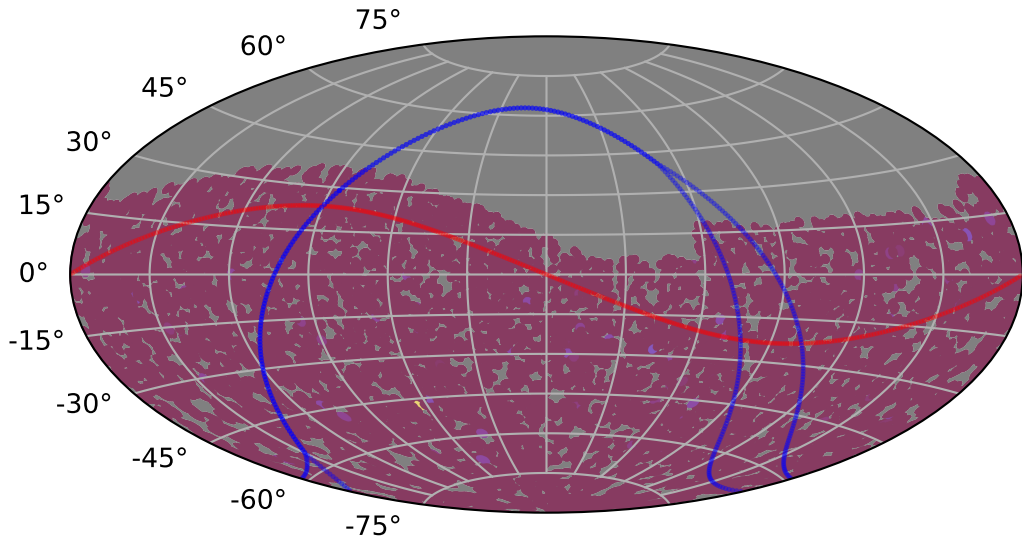

ddf_loaded_half_fl8_v3.4_10yrs : TDE_Quality_some_color_pu_pnum

TDE_Quality_some_color_pu_pnum
(Bad: 0, Good (obs every 2 night): 1)