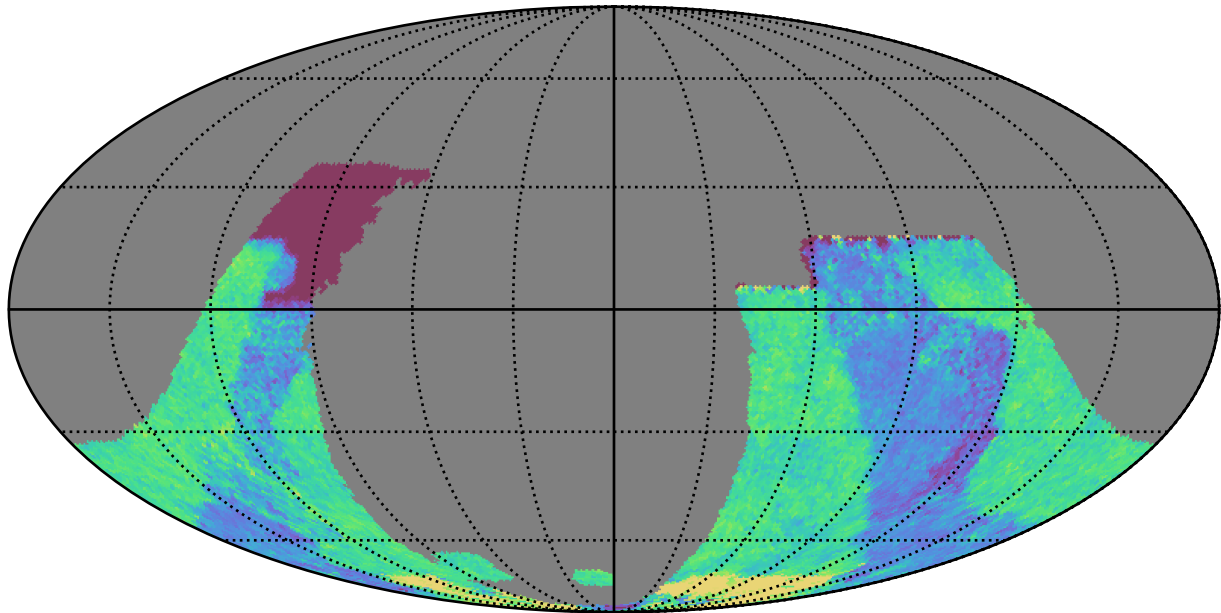

ddf_loaded_half_fl8_v3.4_10yrs : GalplaneTimePerFilter_galactic_plane_map_u

GalplaneTimePerFilter_galactic_plane_map_u
(filter mag MJD s)