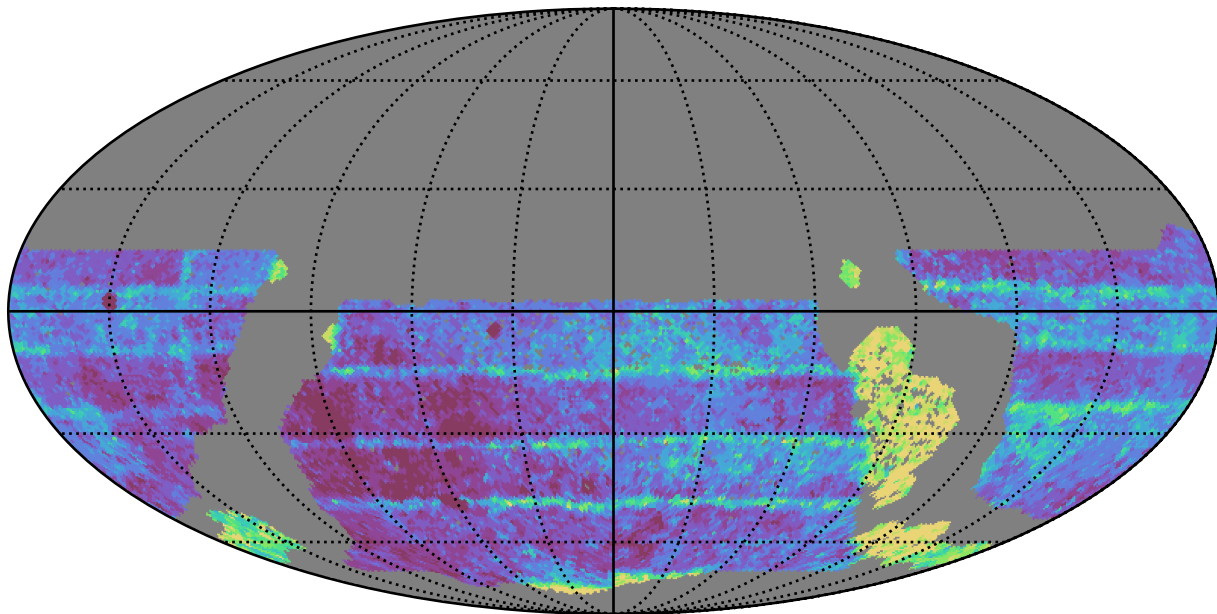

ddf\_loaded\_half\_fl8\_v3.4\_10yrs WFD z band: Median Inter-Night Gap

Median Inter-Night Gap (days)