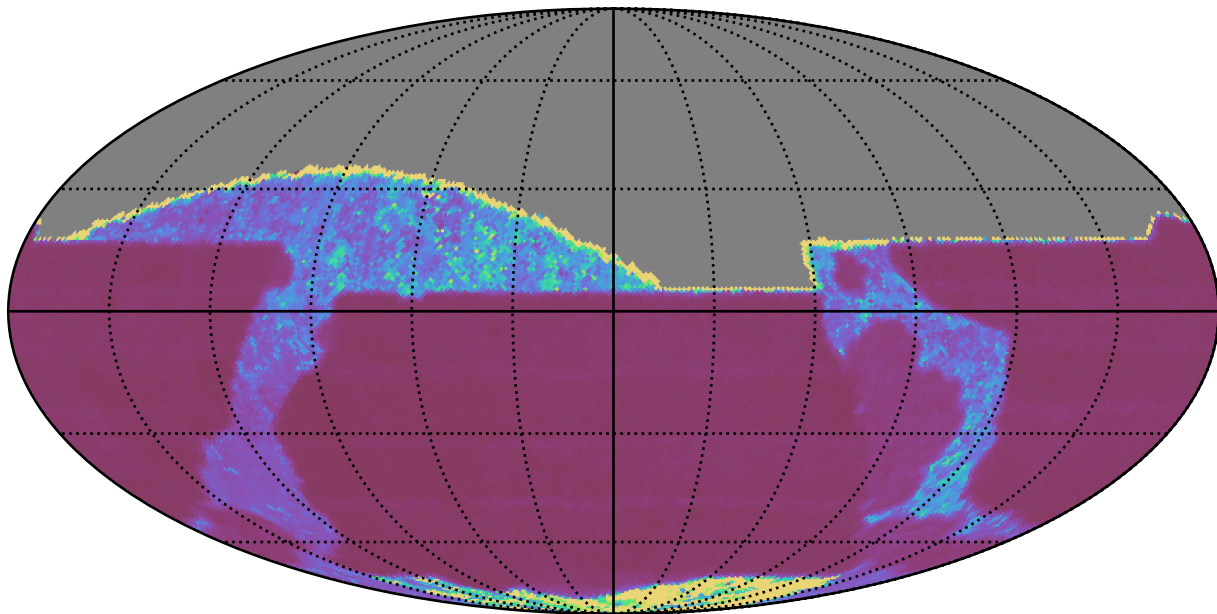

ddf\_loaded\_half\_fl8\_v3.4\_10yrs All sky z band: Median Inter-Night Gap

Median Inter-Night Gap (days)