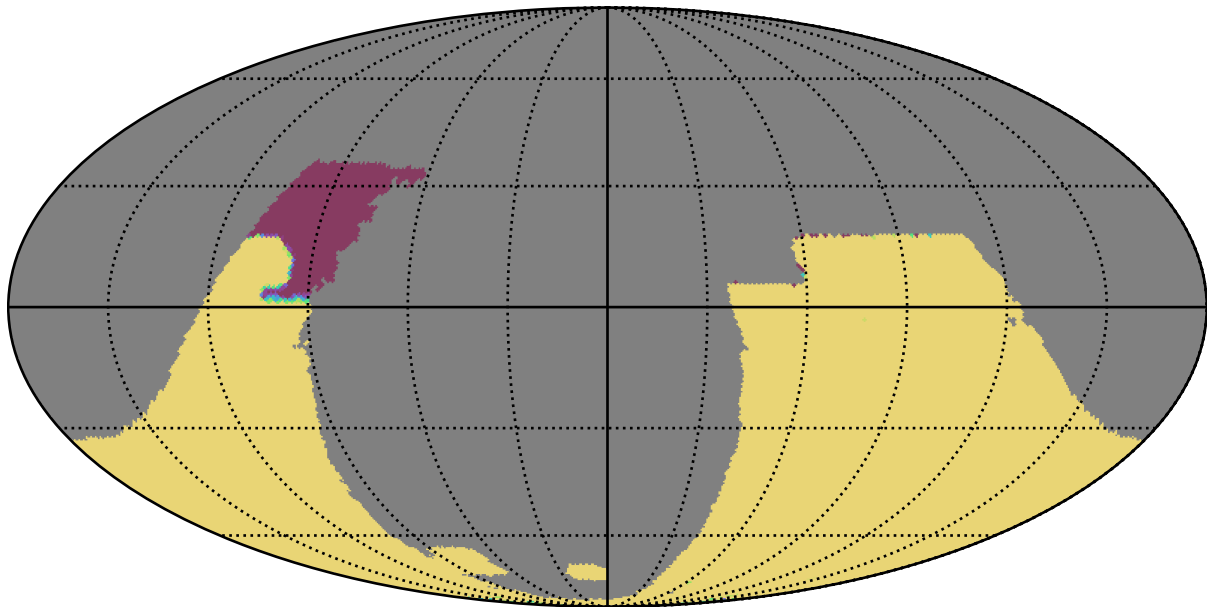

ddf_loaded_half_fl8_v3.3_10yrs : GalplaneTimePerFilter_galactic_plane_map_y

GalplaneTimePerFilter_galactic_plane_map_y
(filter mag MJD s)