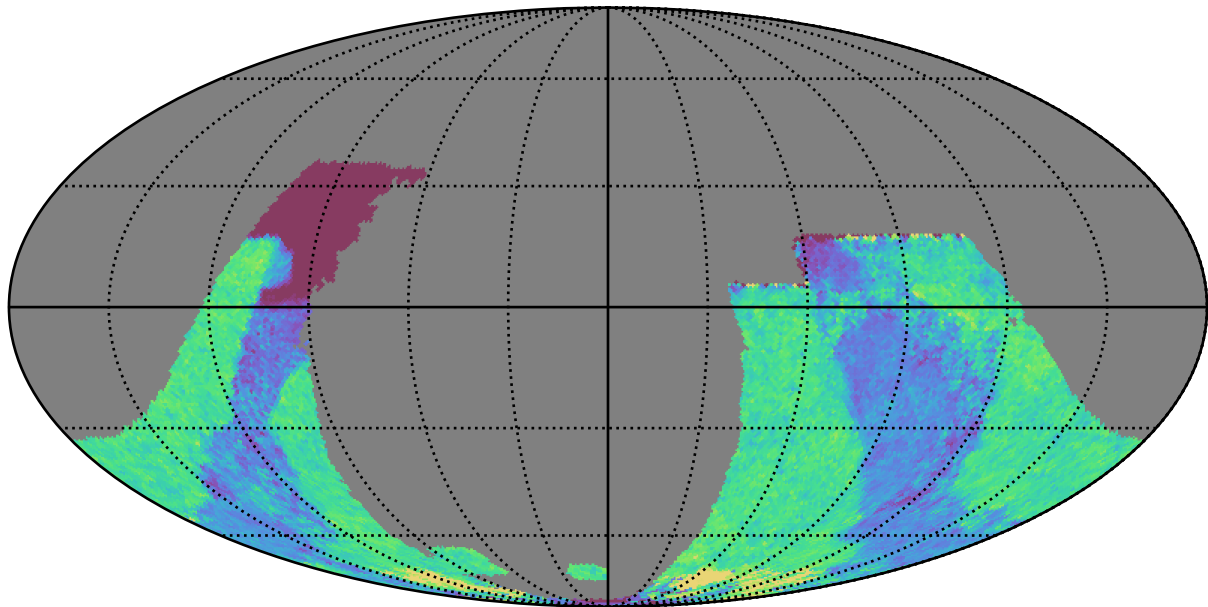

ddf_loaded_half_fl8_v3.3_10yrs : GalplaneTimePerFilter_galactic_plane_map_u

GalplaneTimePerFilter_galactic_plane_map_u
(filter mag MJD s)