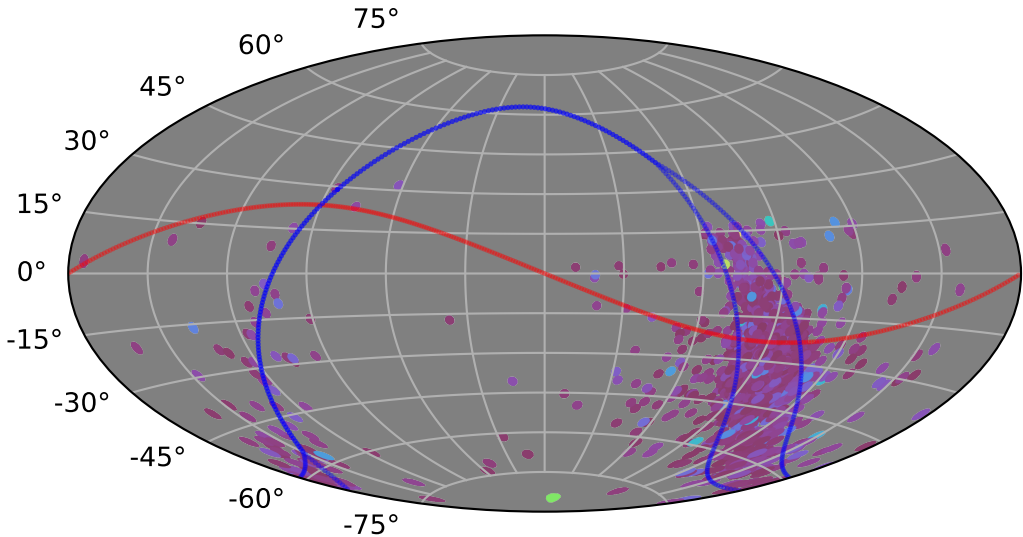

ddf_loaded_half_fl4_v3.4_10yrs : XRBPopMetric_mean_time_between_detections

5 10 15 20 25 30 35 40 45
XRBPopMetric_mean_time_between_detections
(Detected, 0 or 1)