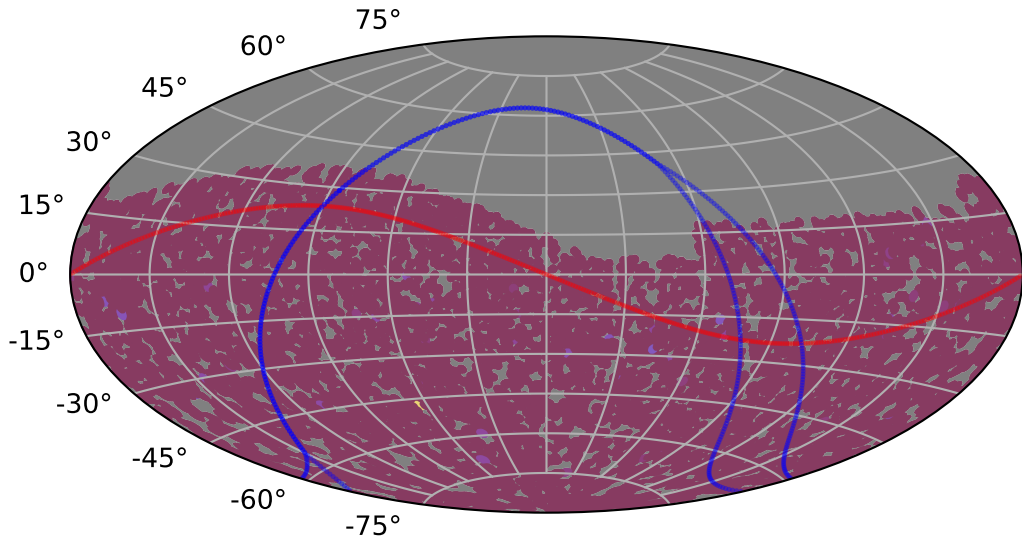

ddf_loaded_half_fl4_v3.4_10yrs : TDE_Quality_some_color_pu_pnum

TDE_Quality_some_color_pu_pnum
(Bad: 0, Good (obs every 2 night): 1)