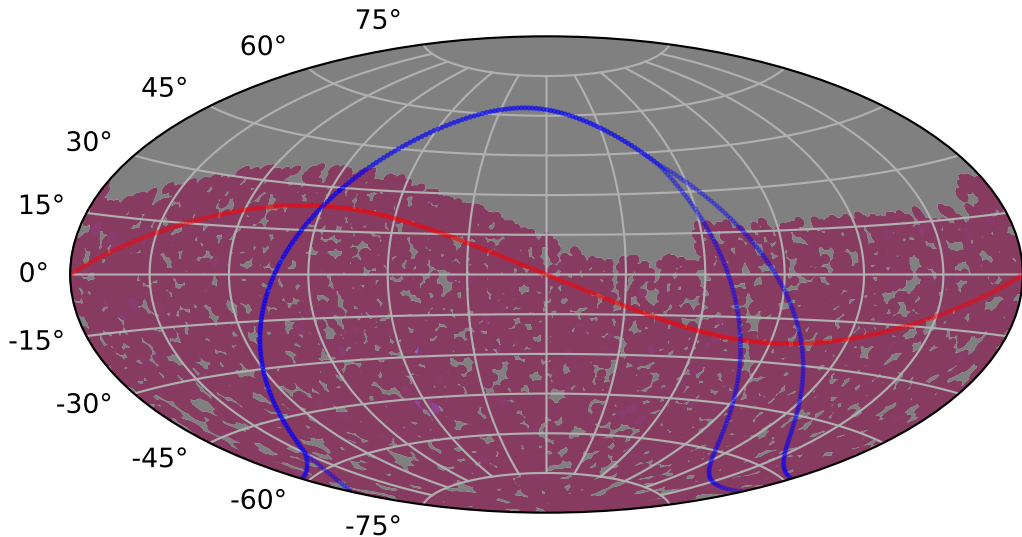

ddf_loaded_half_fl4_v3.4_10yrs : TDE_Quality_some_color_pnum

TDE_Quality_some_color_pnum
(Bad: 0, Good (obs every 2 night): 1)