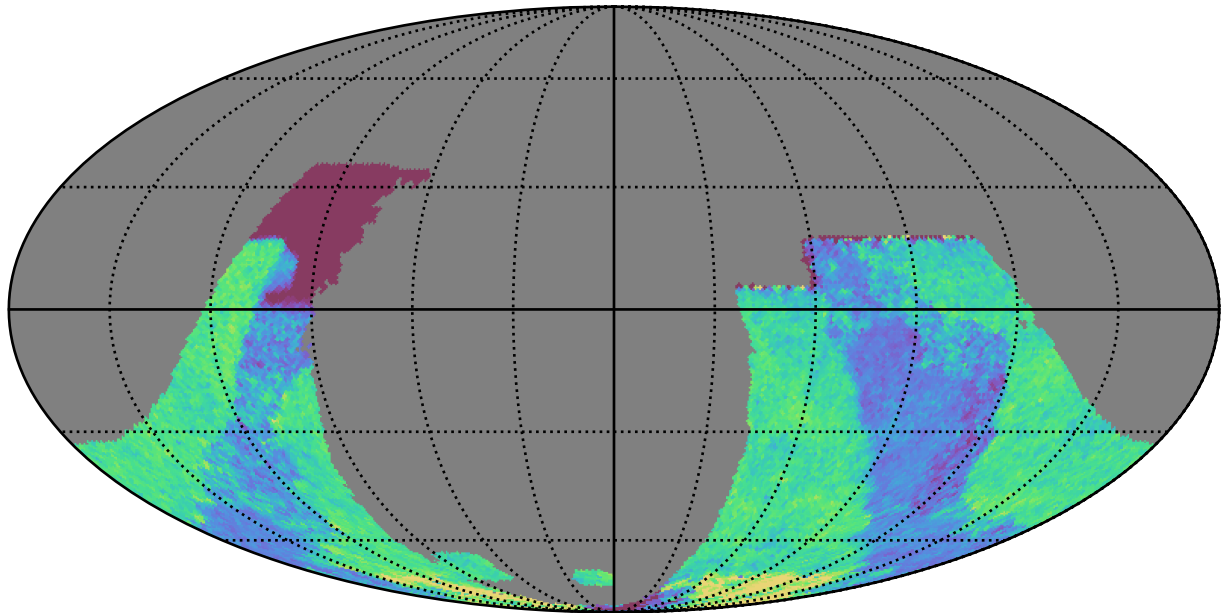

ddf_loaded_half_fl4_v3.4_10yrs : GalplaneTimePerFilter_galactic_plane_map_u

GalplaneTimePerFilter_galactic_plane_map_u
(filter mag MJD s)