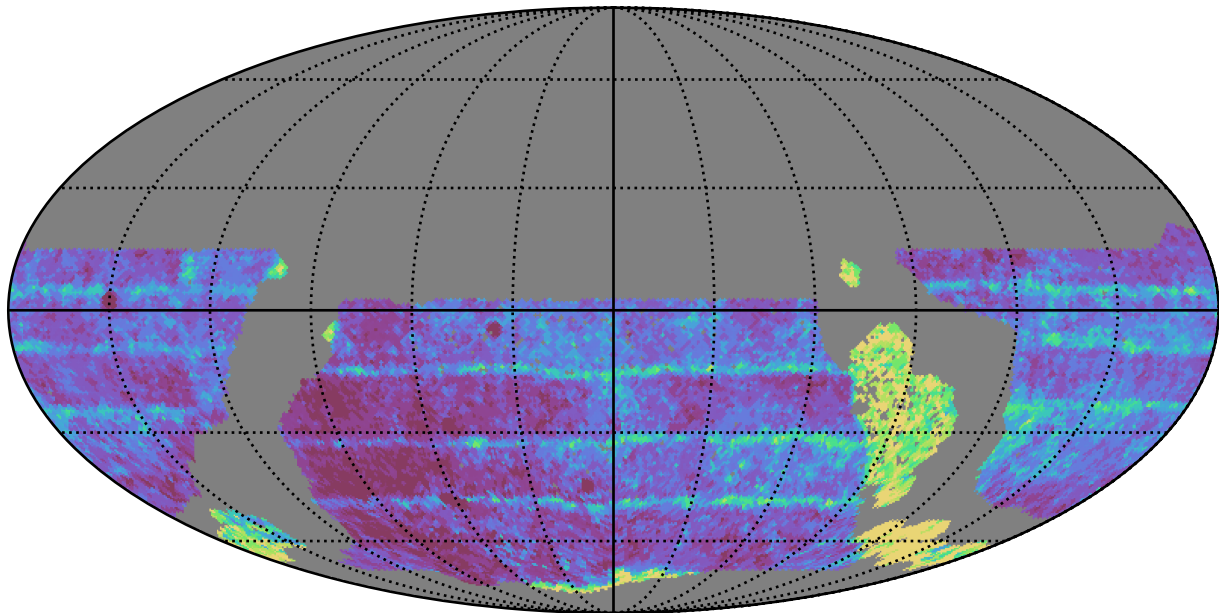

ddf\_loaded\_half\_fl4\_v3.4\_10yrs WFD z band: Median Inter-Night Gap

Median Inter-Night Gap (days)