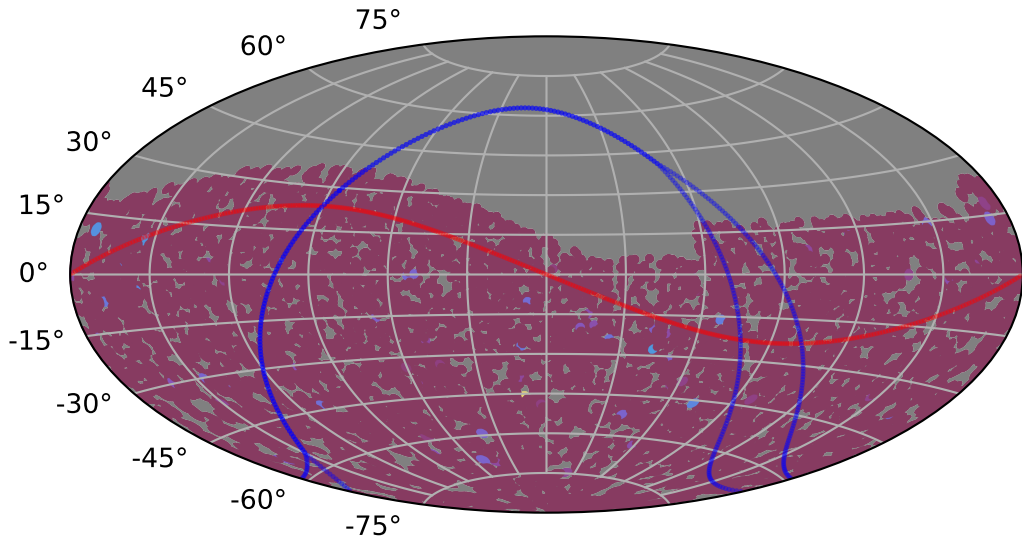

ddf_loaded_half_fl2_v3.4_10yrs : TDE_Quality_some_color_pu_pnum

TDE_Quality_some_color_pu_pnum
(Bad: 0, Good (obs every 2 night): 1)