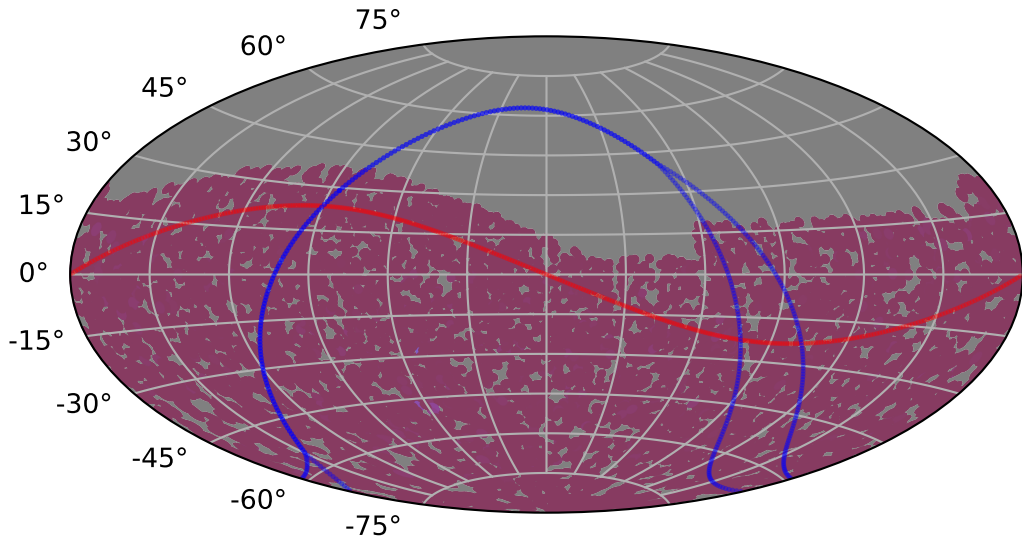

ddf_loaded_half_fl2_v3.4_10yrs : TDE_Quality_some_color_pnum

TDE_Quality_some_color_pnum
(Bad: 0, Good (obs every 2 night): 1)