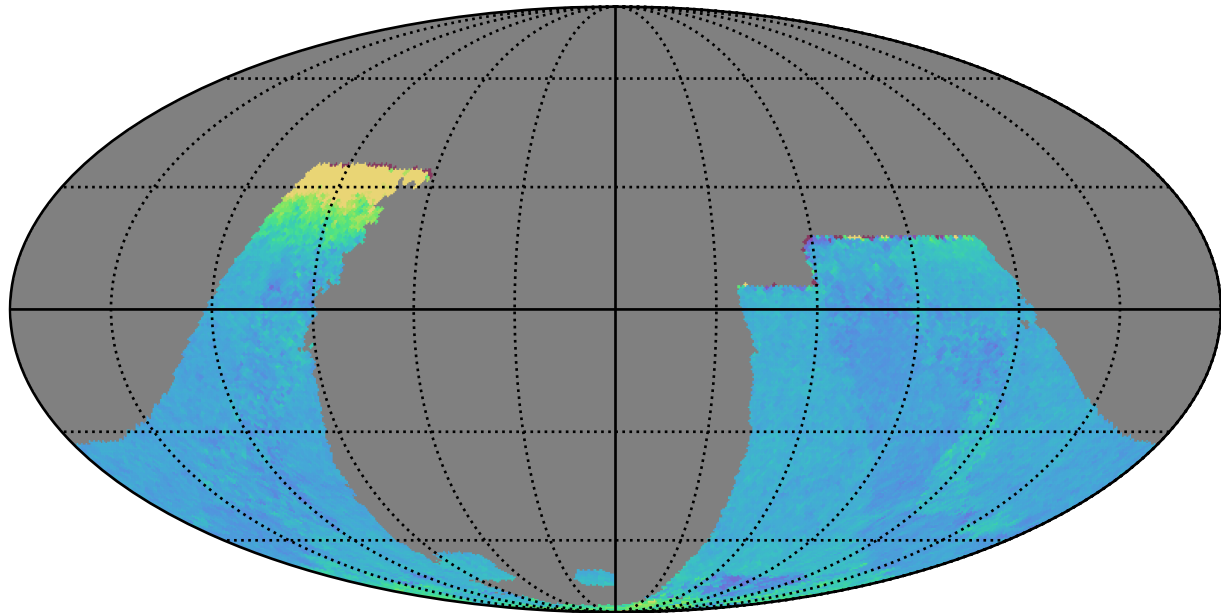

ddf_loaded_half_fl2_v3.4_10yrs : GalplaneTimePerFilter_galactic_plane_map_z

GalplaneTimePerFilter_galactic_plane_map_z
(filter mag MJD s)