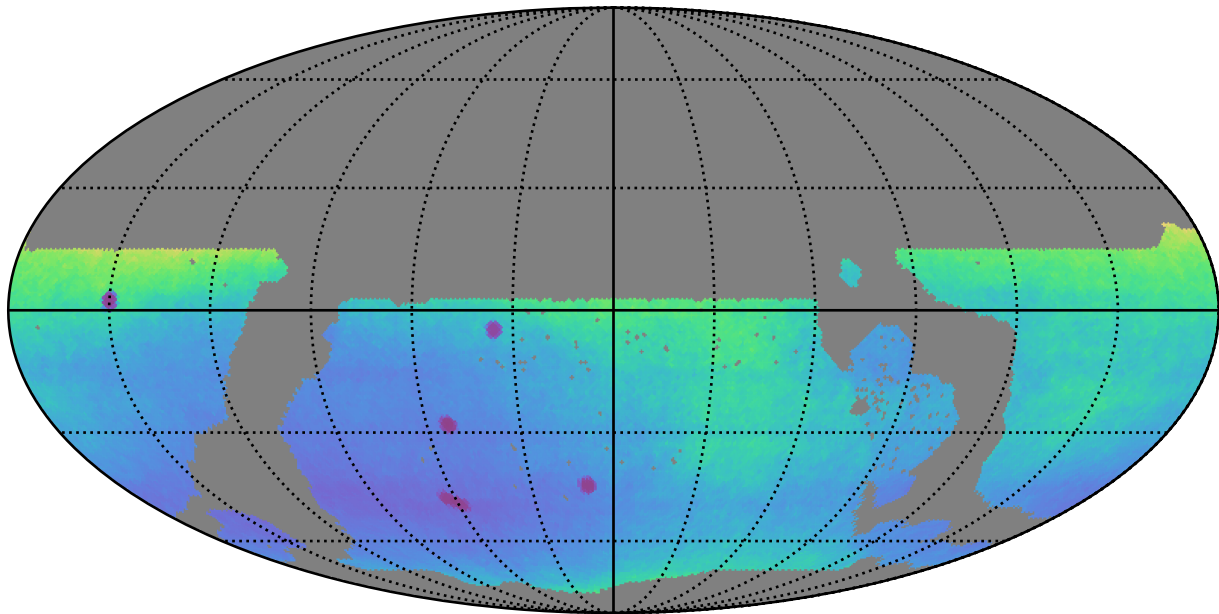

ddf_loaded_half_fl2_v3.4_10yrs WFD: Parallax Uncert @ 24.0

Parallax Uncert @ 24.0 (mas)