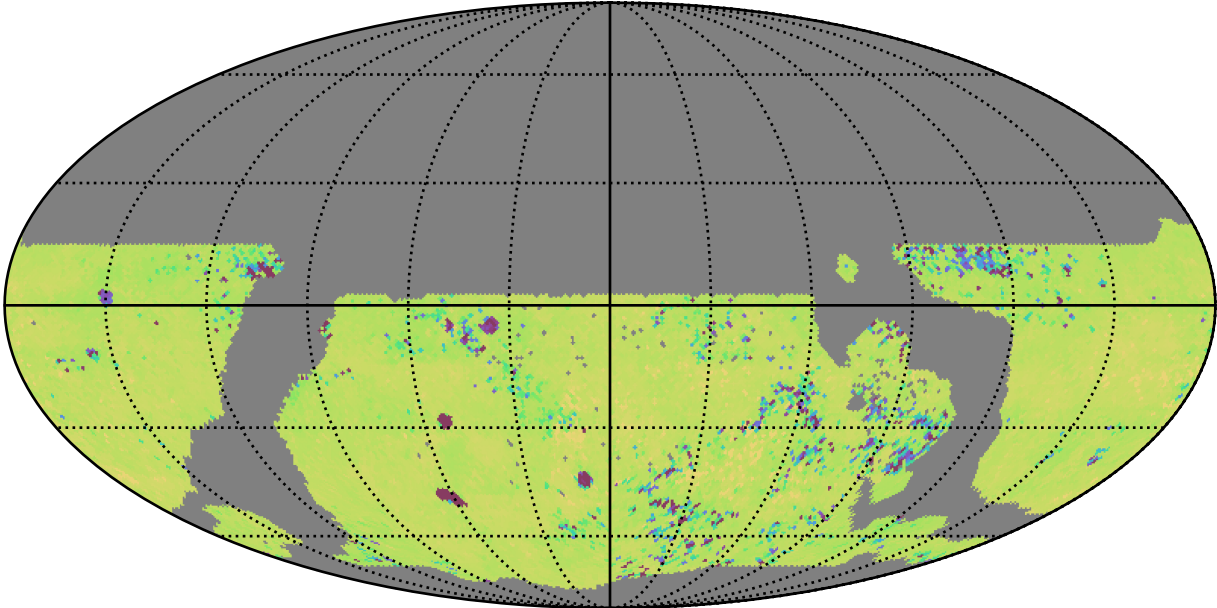

ddf\_loaded\_half\_fl2\_v3.4\_10yrs WFD ug bands: 75th Percentile Intranight Timespan

75th Percentile Intranight Timespan (minutes)