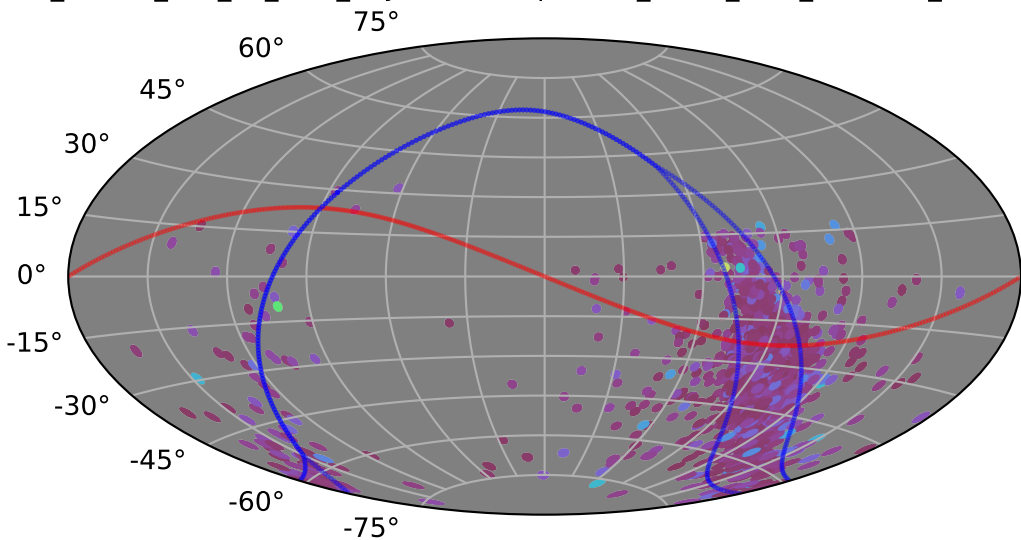

ddf_loaded_half_fl1_v3.4_10yrs : XRBPoMetric_mean_time_between_detections

5 10 15 20 25 30 35 40 45
XRBPoMetric_mean_time_between_detections
(Detected, 0 or 1)