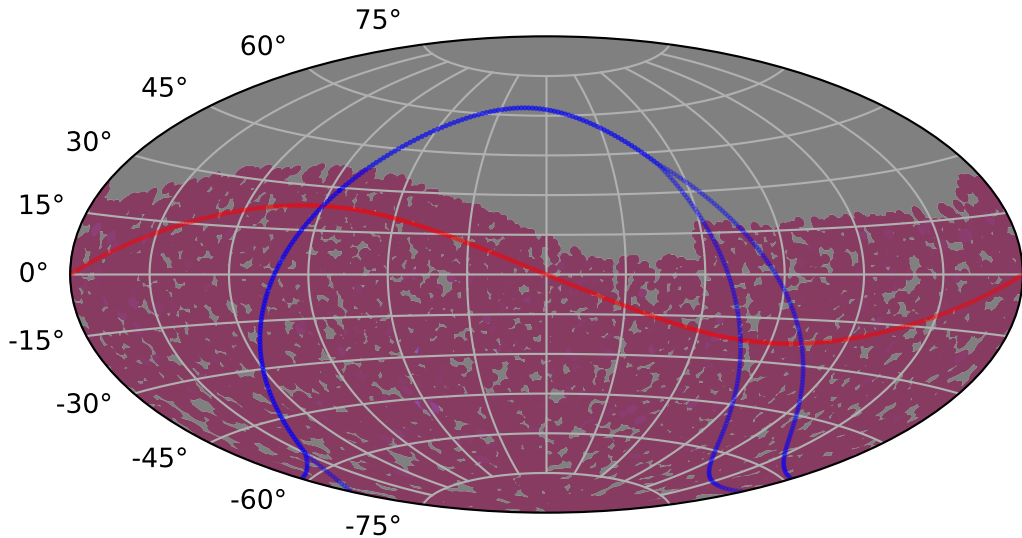

ddf_loaded_half_fl1_v3.4_10yrs : TDE_Quality_some_color_pnum

TDE_Quality_some_color_pnum
(Bad: 0, Good (obs every 2 night): 1)