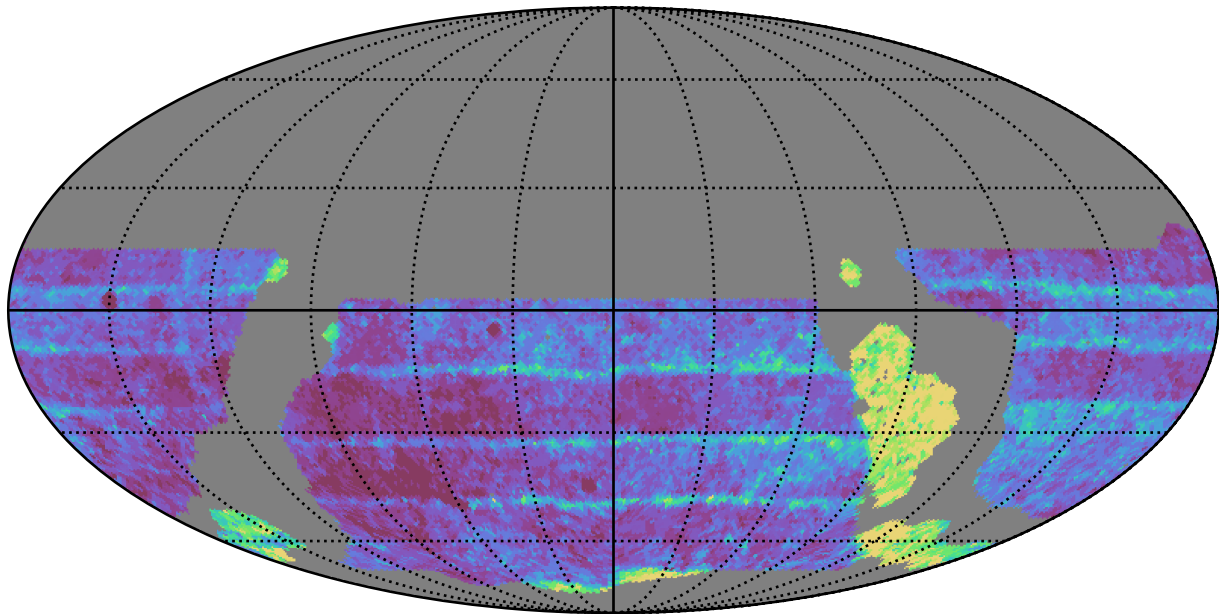

ddf_loaded_half_fl1_v3.4_10yrs WFD z band: Median Inter-Night Gap

Median Inter-Night Gap (days)