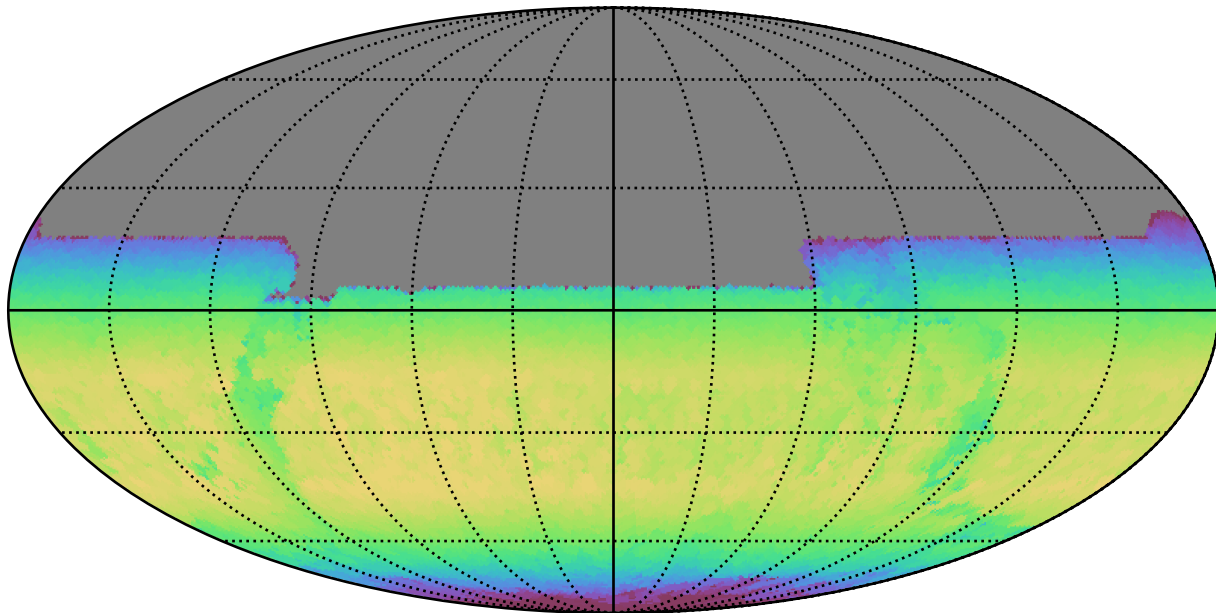

ddf_loaded_half_fl1_v3.4_10yrs All sky y band: Max skyBrightness

18.10 18.15 18.20 18.25 18.30 18.35 18.40 18.45 18.50 18.55 18.65

Max skyBrightness (mag/sq arcsec)