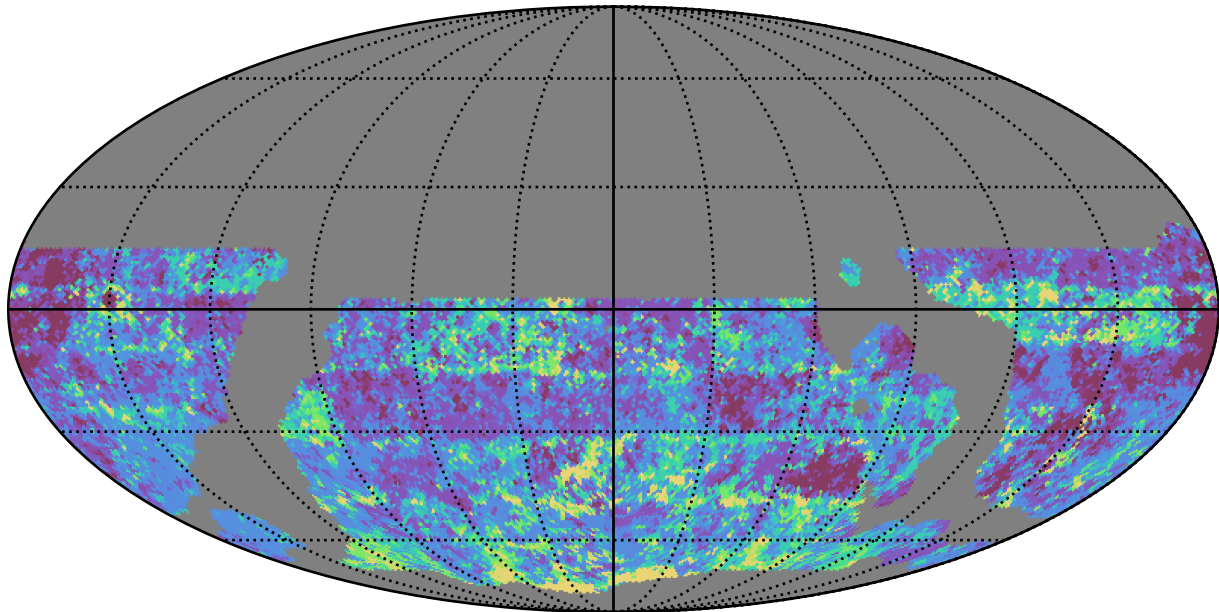

ddf_loaded_half_fl1_v3.4_10yrs WFD g band: 20thPercentile Inter-Night Gap

20thPercentile Inter-Night Gap
(days)