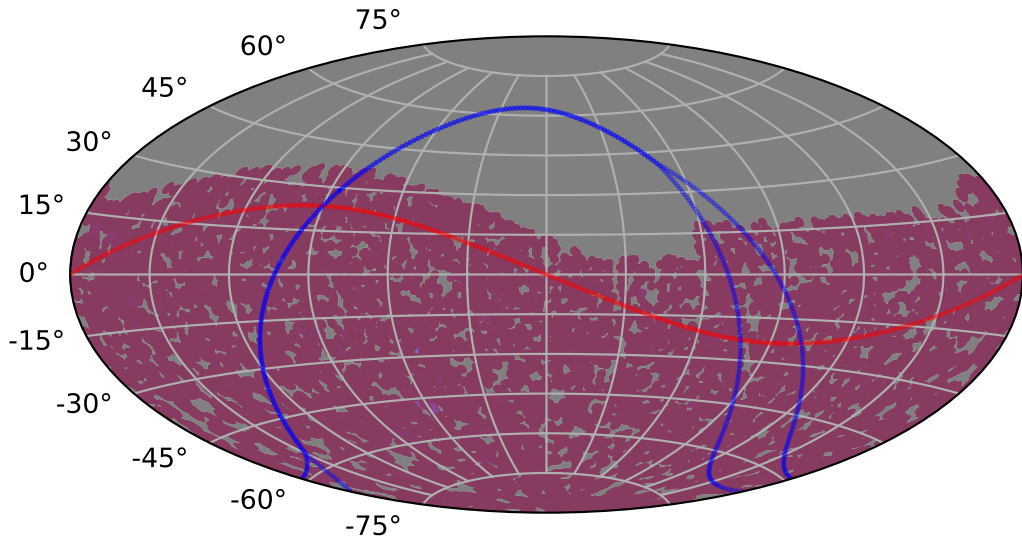

ddf_loaded_half_fl15_v3.4_10yrs : TDE_Quality_some_color_pnum

TDE_Quality_some_color_pnum
(Bad: 0, Good (obs every 2 night): 1)