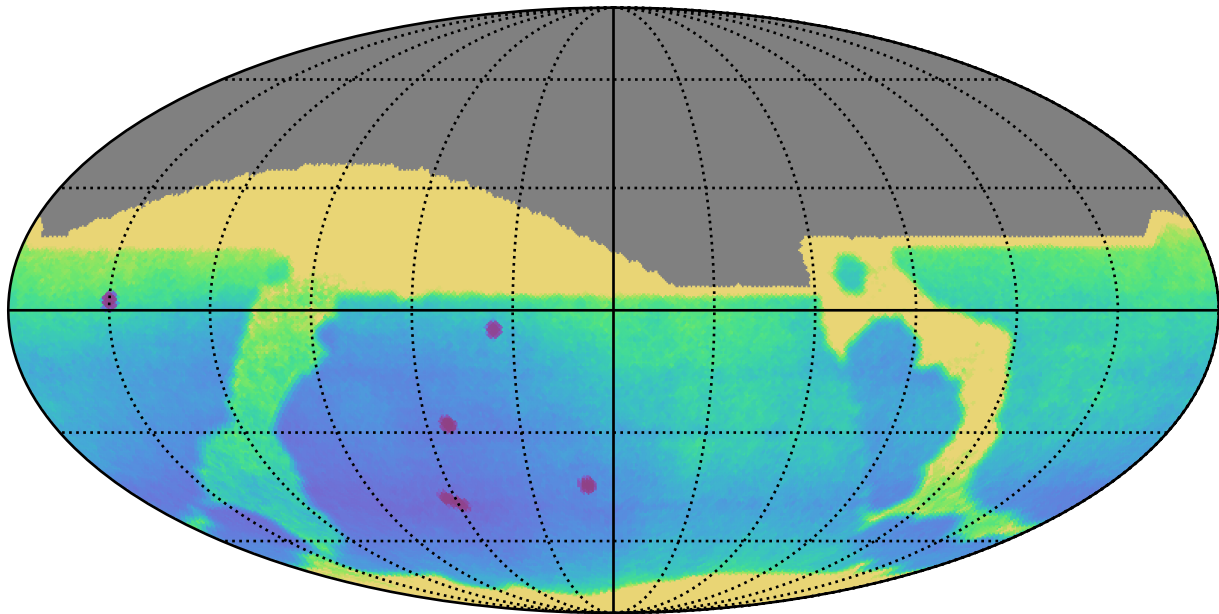

ddf\_loaded\_half\_fl15\_v3.4\_10yrs All sky: Parallax Uncert @ 24.0

Parallax Uncert @ 24.0 (mas)