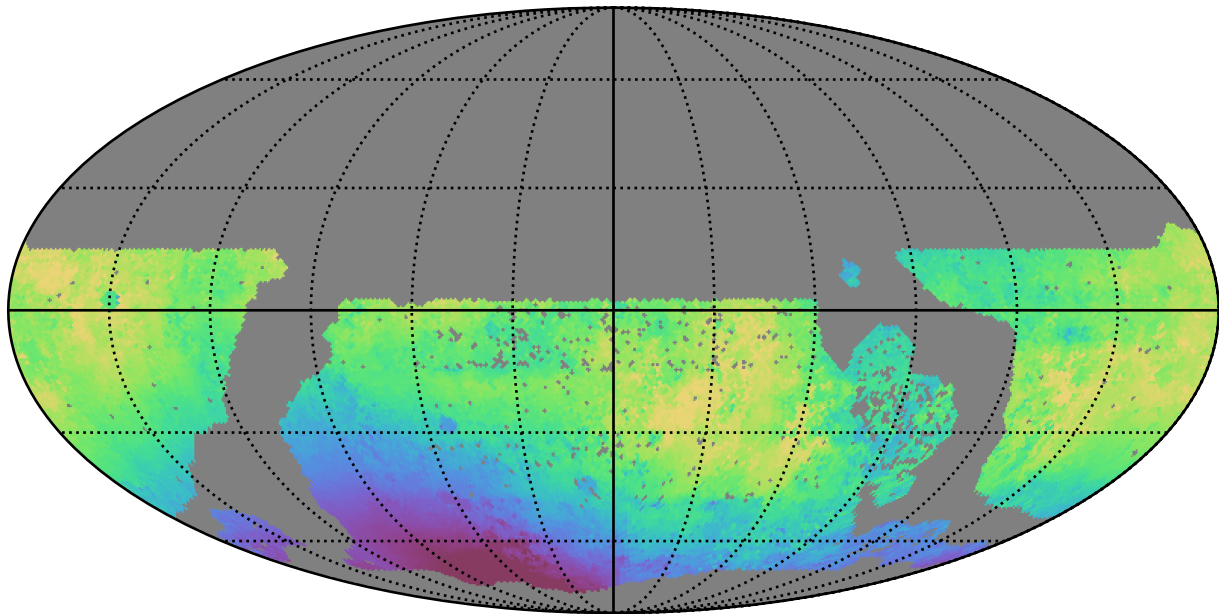

ddf\_loaded\_half\_fl15\_v3.4\_10yrs WFD g band: Median solarElong

Median solarElong (degrees)