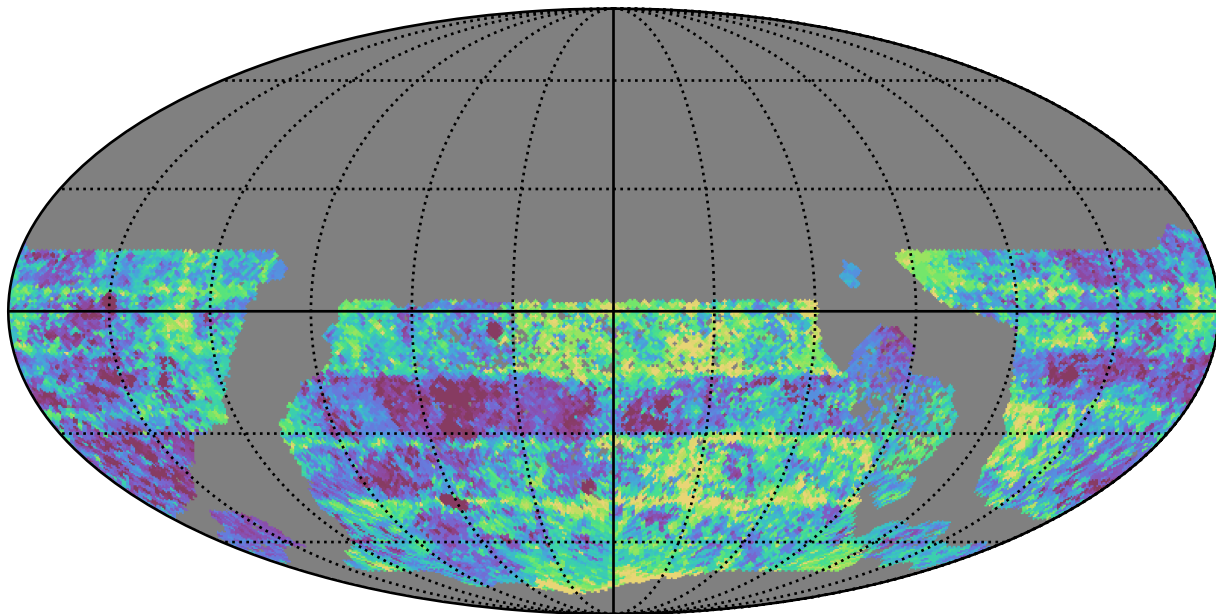

ddf_loaded_half_fl15_v3.4_10yrs WFD g band: Median Inter-Night Gap

Median Inter-Night Gap (days)