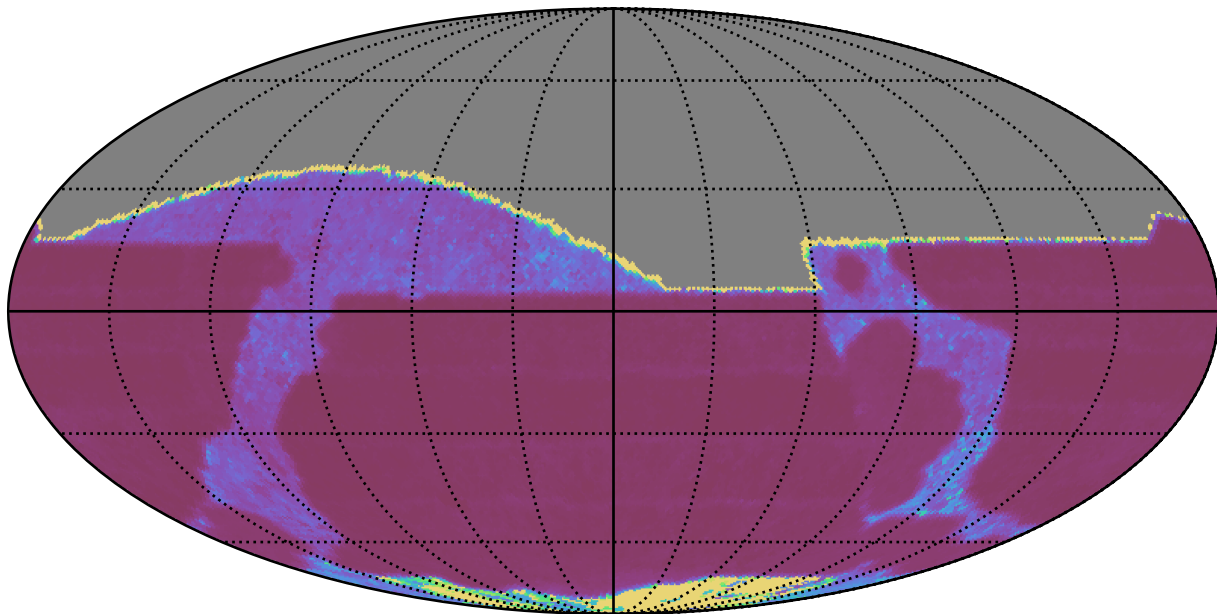

ddf_loaded_half_fl15_v3.4_10yrs All sky r band: Median Inter-Night Gap

Median Inter-Night Gap (days)