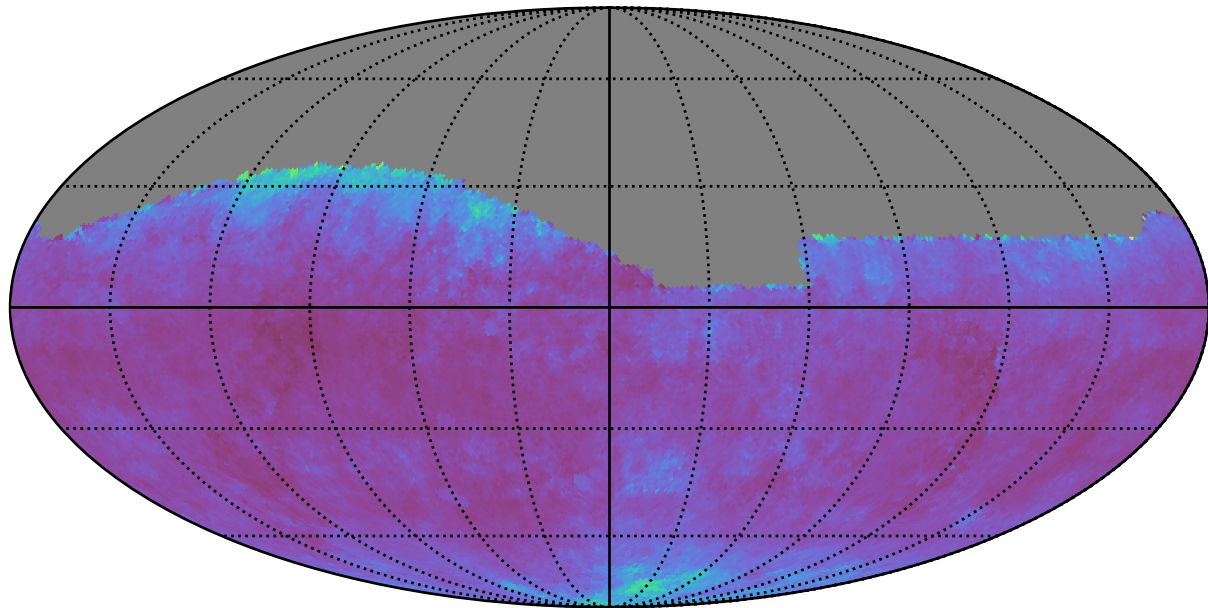

ddf\_loaded\_half\_fl15\_v3.3\_10yrs night<1095 and g: SNR-weighted FWHMeff g, year<3

SNR-weighted FWHMeff g, year<3  
(mag arcsec)