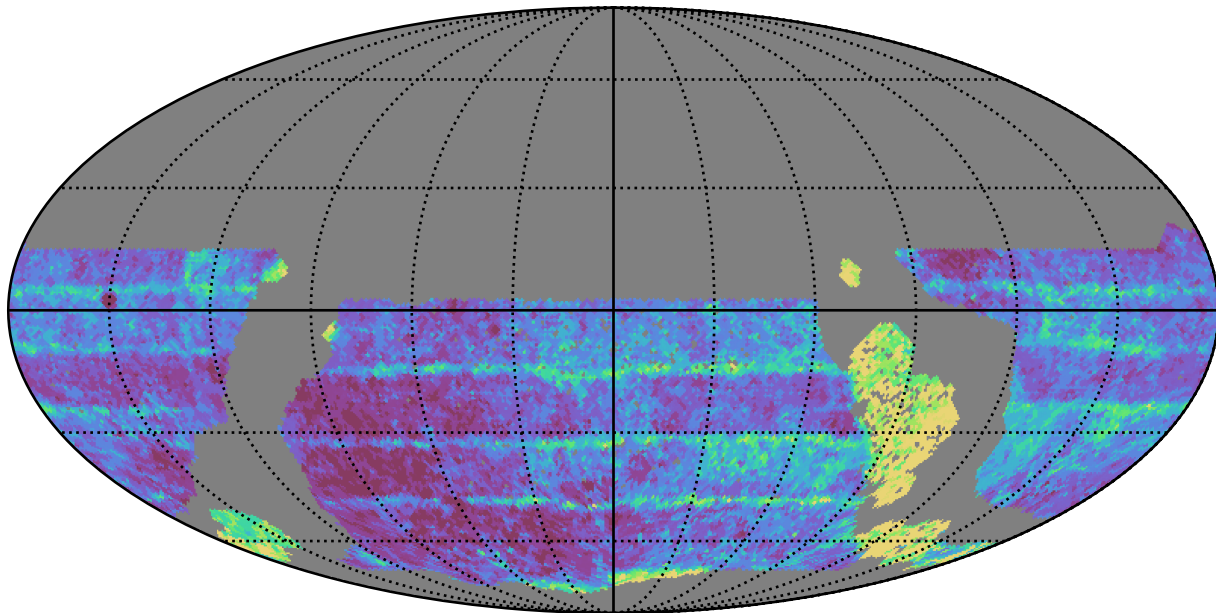

ddf_loaded_fl8_v3.4_10yrs WFD z band: Median Inter-Night Gap

Median Inter-Night Gap (days)