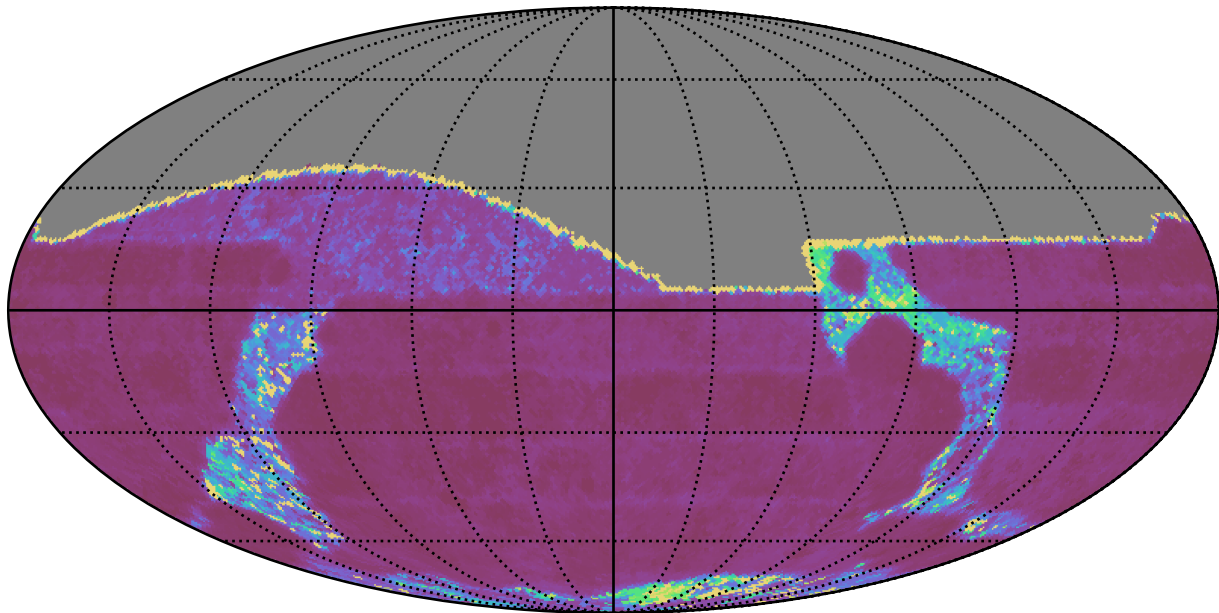

ddf\_loaded\_fl8\_v3.4\_10yrs All sky g band: Median Inter-Night Gap

Median Inter-Night Gap (days)