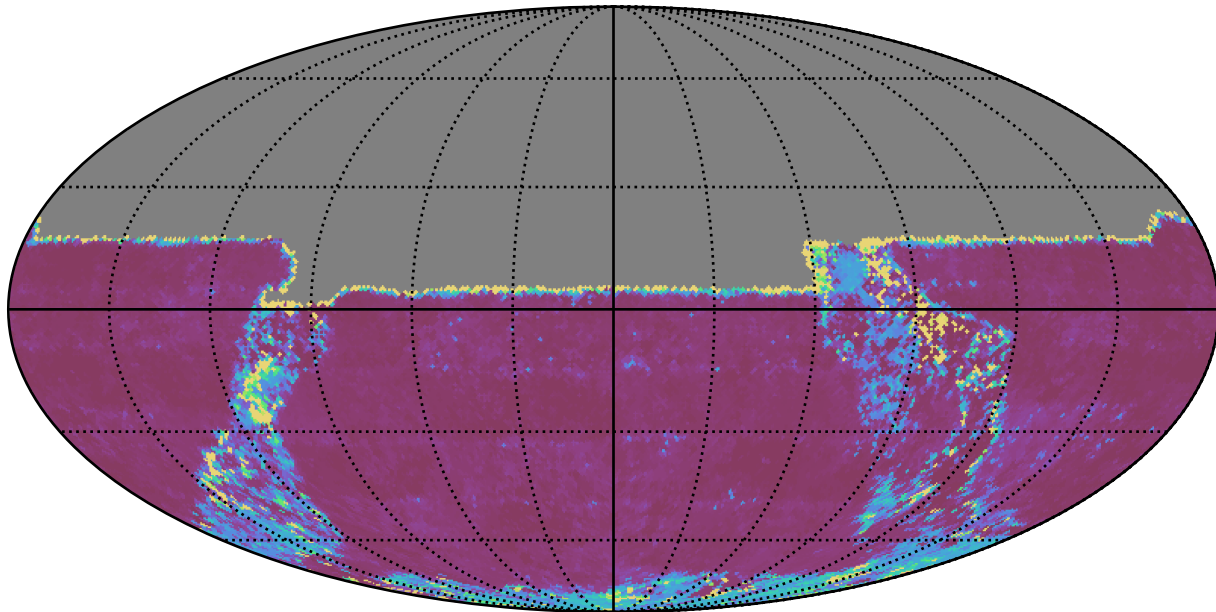

ddf_loaded_fl8_v3.4_10yrs All sky u band: 20thPercentile Inter-Night Gap

20thPercentile Inter-Night Gap
(days)