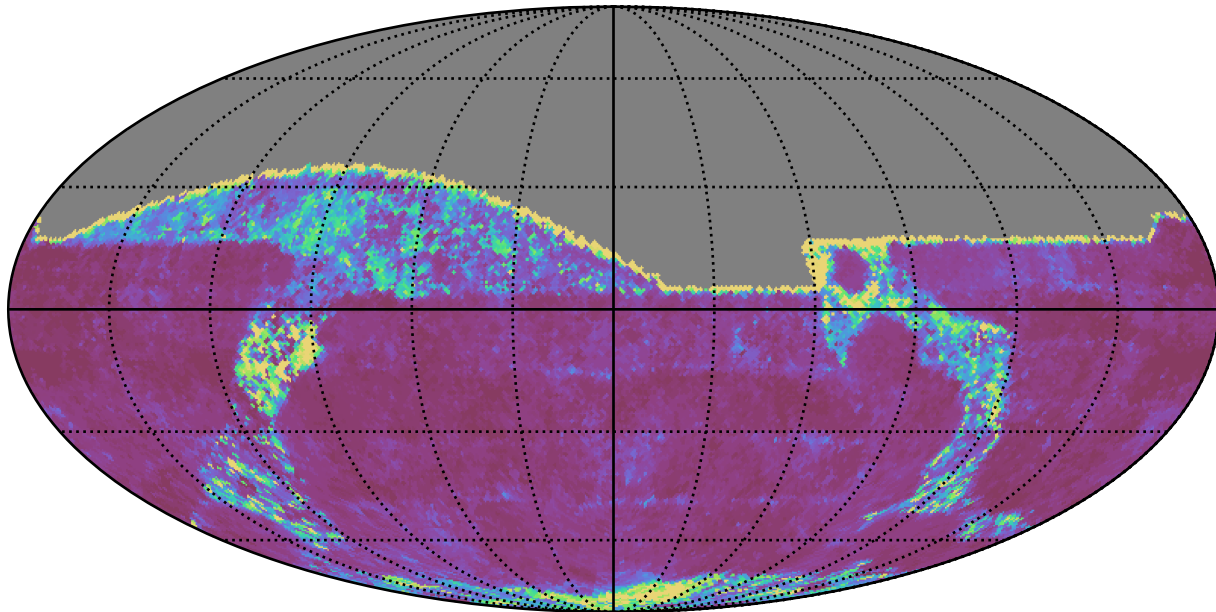

ddf_loaded_fl8_v3.4_10yrs All sky g band: 20thPercentile Inter-Night Gap

20thPercentile Inter-Night Gap
(days)