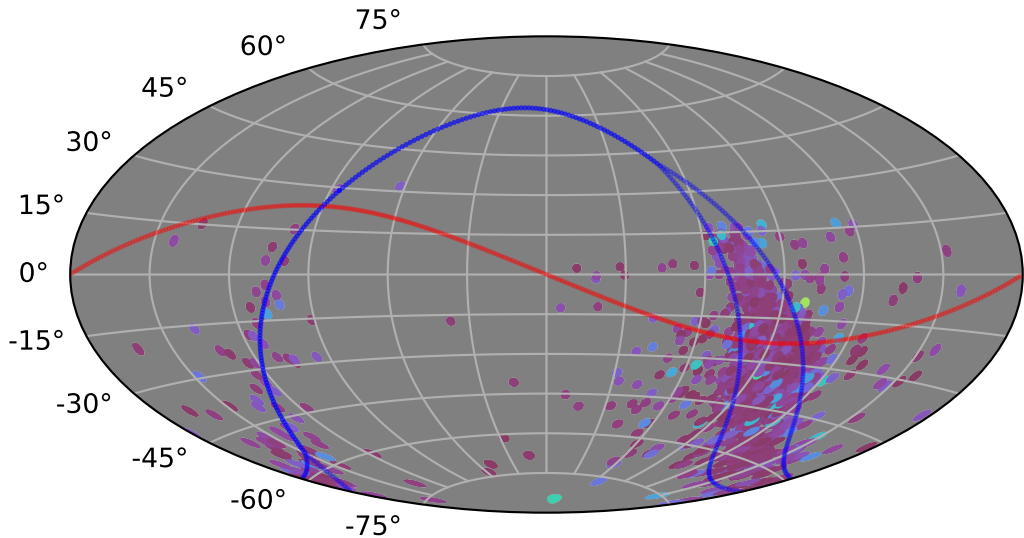

ddf\_loaded\_fl4\_v3.4\_10yrs : XRBPoMetric\_mean\_time\_between\_detections

5 10 15 20 25 30 35 40  
XRBPoMetric\_mean\_time\_between\_detections  
(Detected, 0 or 1)