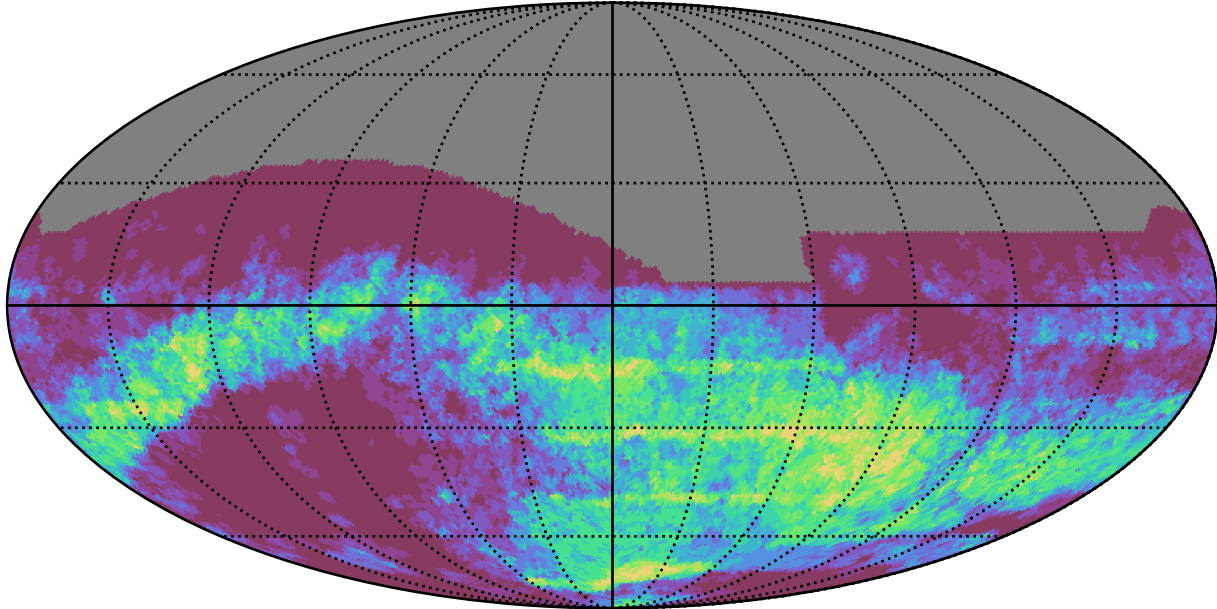

ddf_loaded_fl4_v3.4_10yrs : GalPlaneSeasonGapsTimescales_xray_binaries_map_Tau_10_0

0.0 0.1 0.2 0.3 0.4 0.5 0.6 0.7 0.8 0.9 1.0
GalPlaneSeasonGapsTimescales_xray_binaries_map_Tau_10_0
(MJD mag)