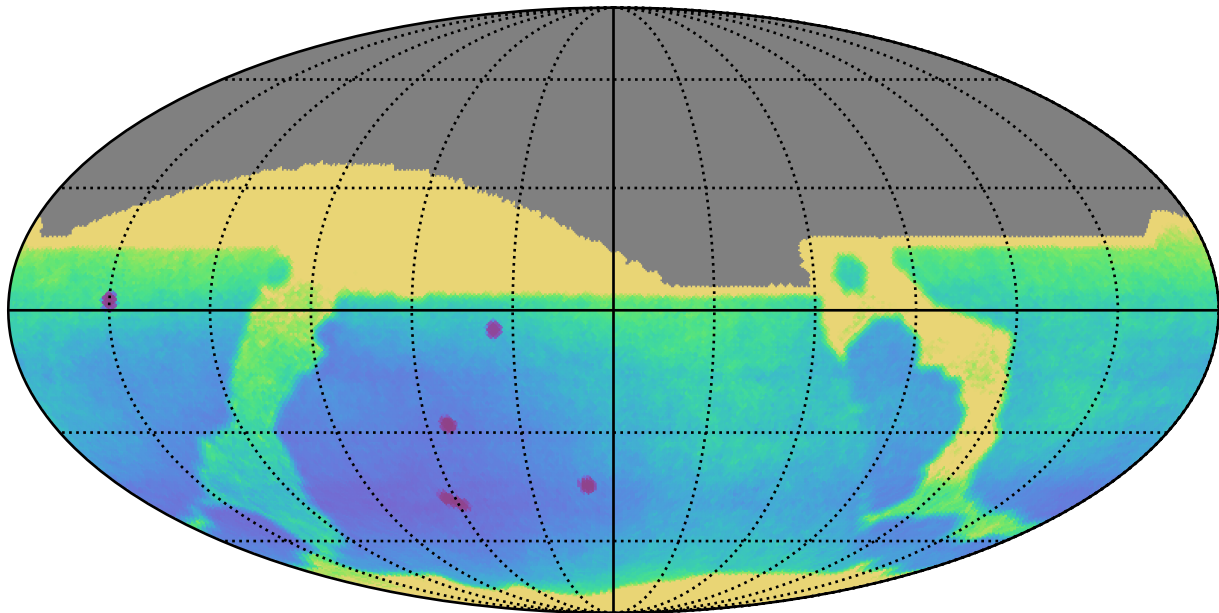

ddf_loaded_fl4_v3.4_10yrs All sky: Parallax Uncert @ 24.0

Parallax Uncert @ 24.0 (mas)