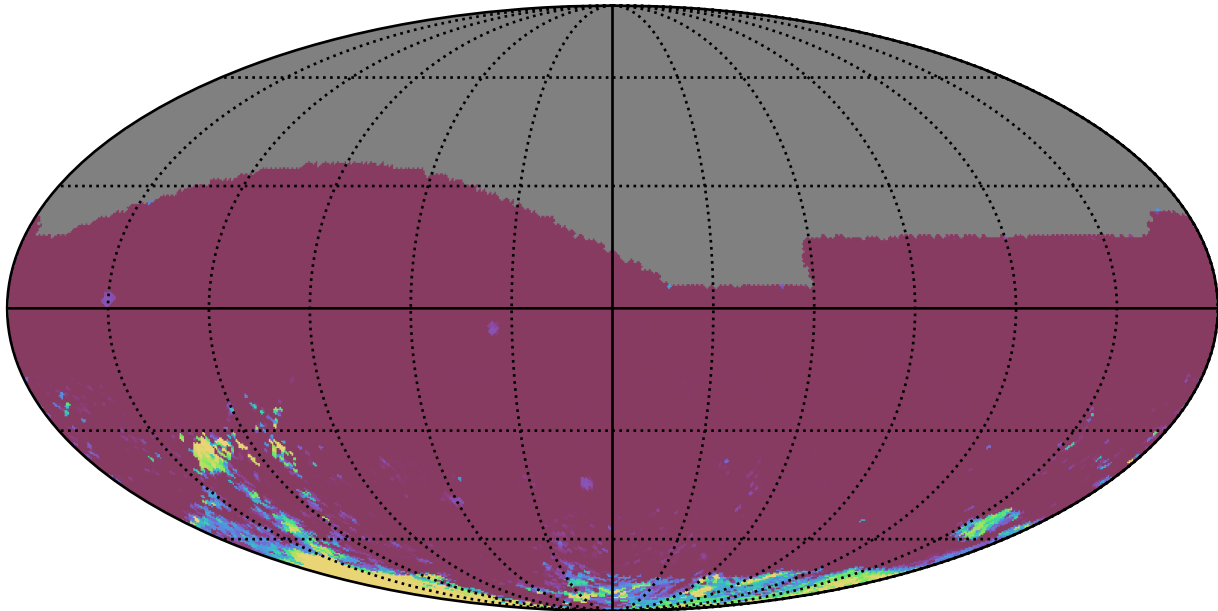

ddf_loaded_fl4_v3.4_10yrs All sky gr bands: 75th Percentile Intranight Timespan

75th Percentile Intranight Timespan (minutes)