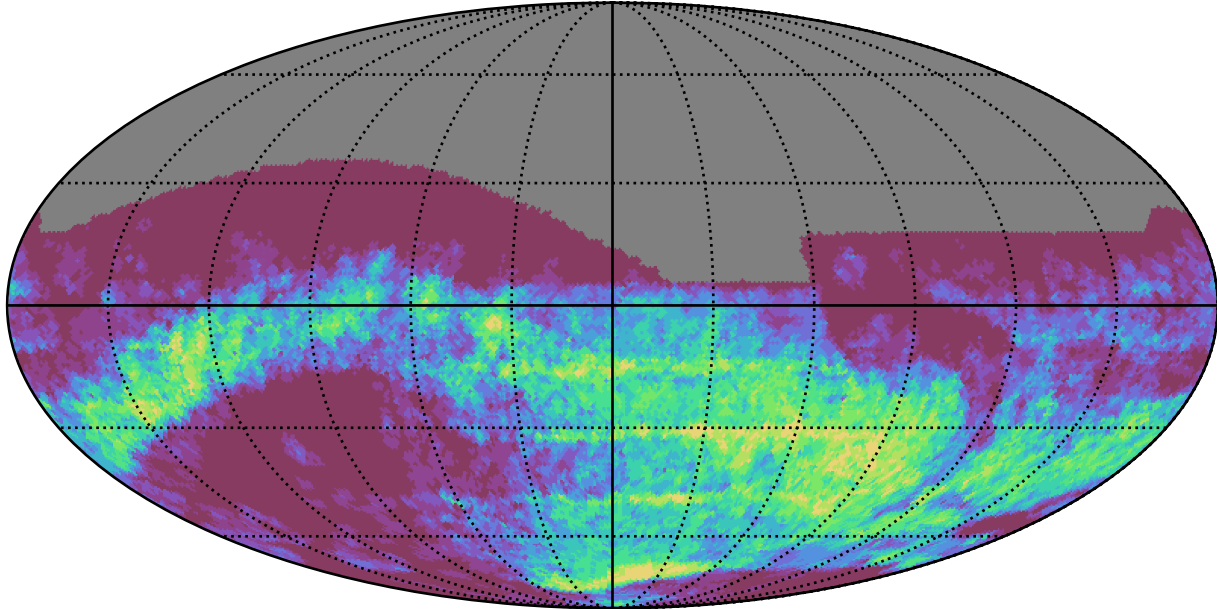

ddf_loaded_fl2_v3.4_10yrs : GalPlaneSeasonGapsTimescales_xray_binaries_map_Tau_10_0

0.0 0.1 0.2 0.3 0.4 0.5 0.6 0.7 0.8 0.9 1.0
GalPlaneSeasonGapsTimescales_xray_binaries_map_Tau_10_0
(MJD mag)