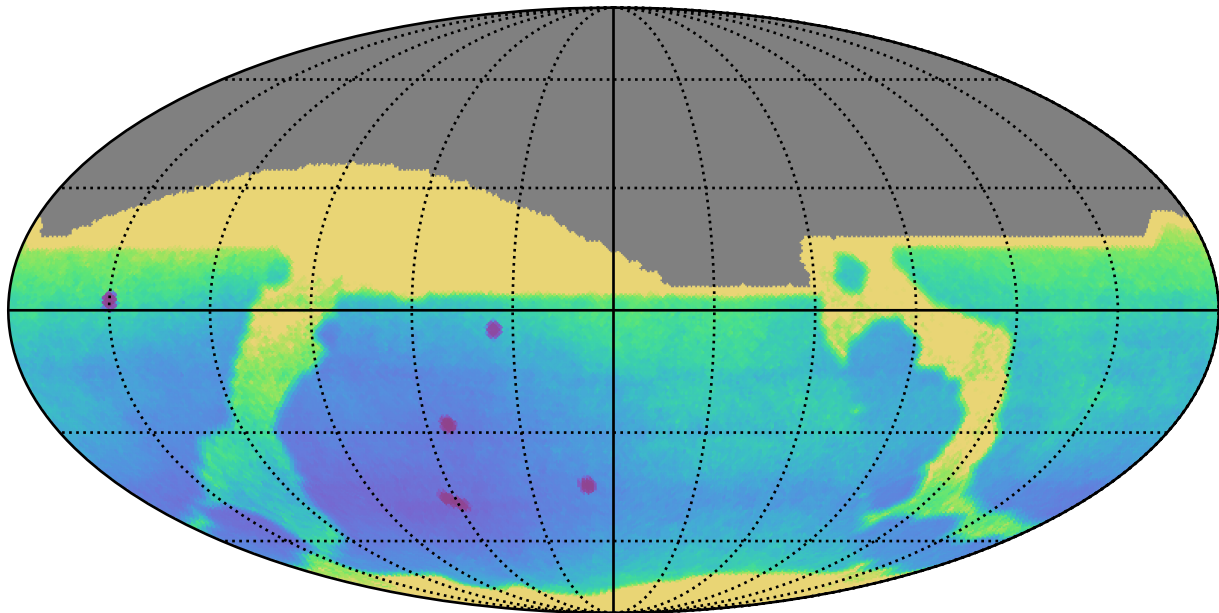

ddf\_loaded\_fl2\_v3.4\_10yrs All sky: Parallax Uncert @ 24.0

Parallax Uncert @ 24.0 (mas)