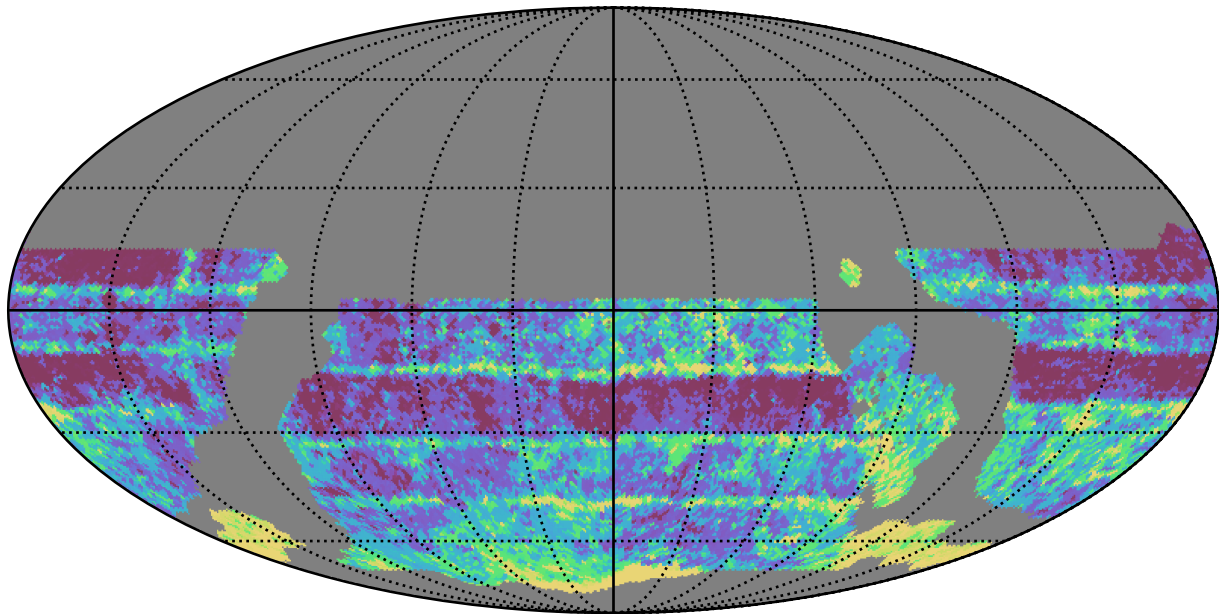

ddf_loaded_fl2_v3.4_10yrs WFD r band: Median Inter-Night Gap

Median Inter-Night Gap (days)