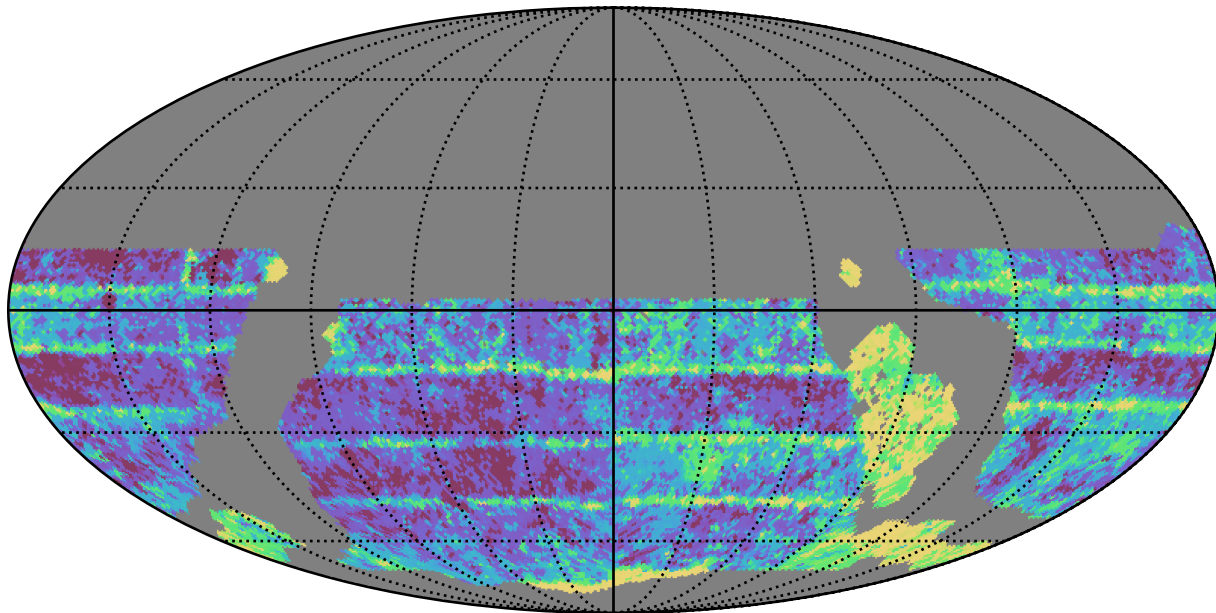

ddf\_loaded\_fl2\_v3.4\_10yrs WFD i band: Median Inter-Night Gap

Median Inter-Night Gap (days)