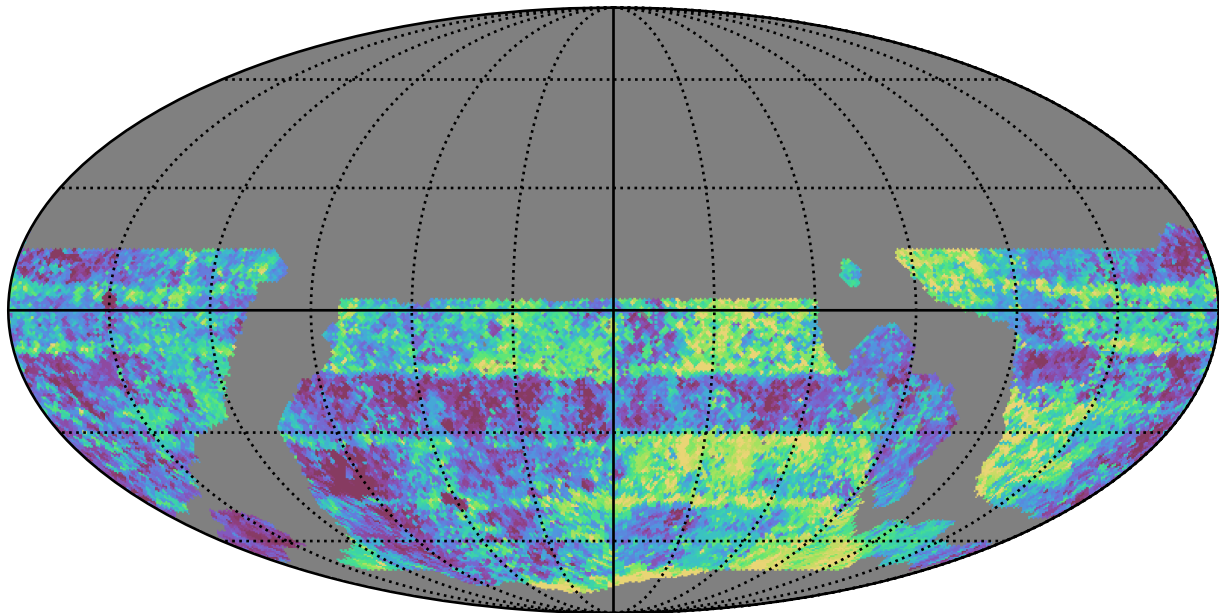

ddf_loaded_fl2_v3.4_10yrs WFD g band: Median Inter-Night Gap

Median Inter-Night Gap (days)