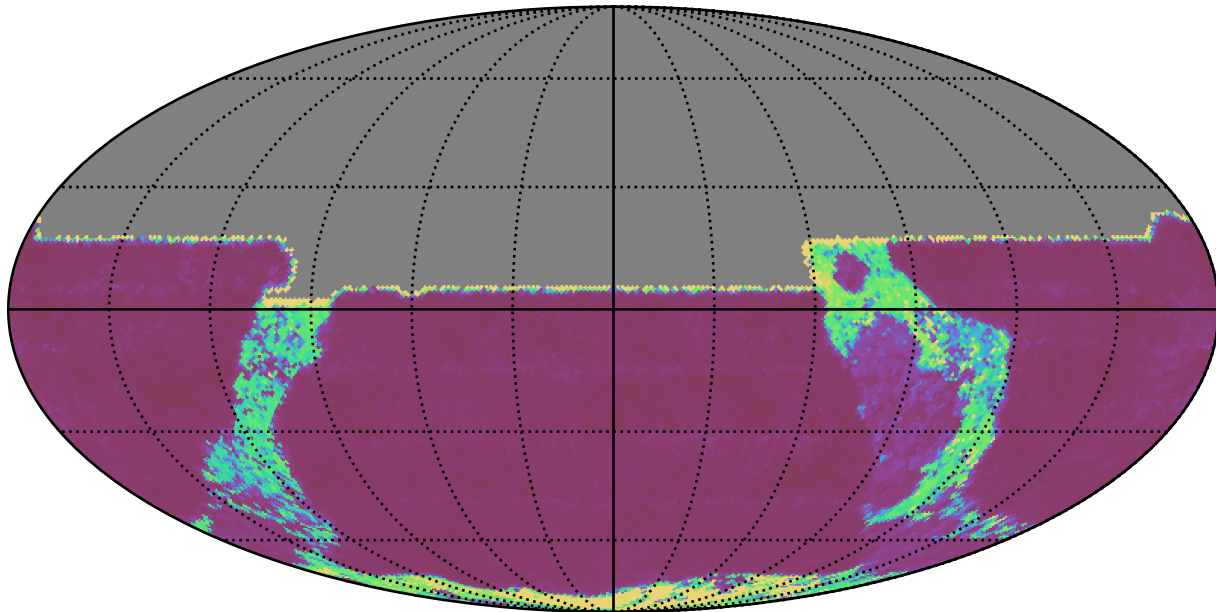

ddf_loaded_fl2_v3.4_10yrs All sky y band: 20thPercentile Inter-Night Gap

20thPercentile Inter-Night Gap
(days)