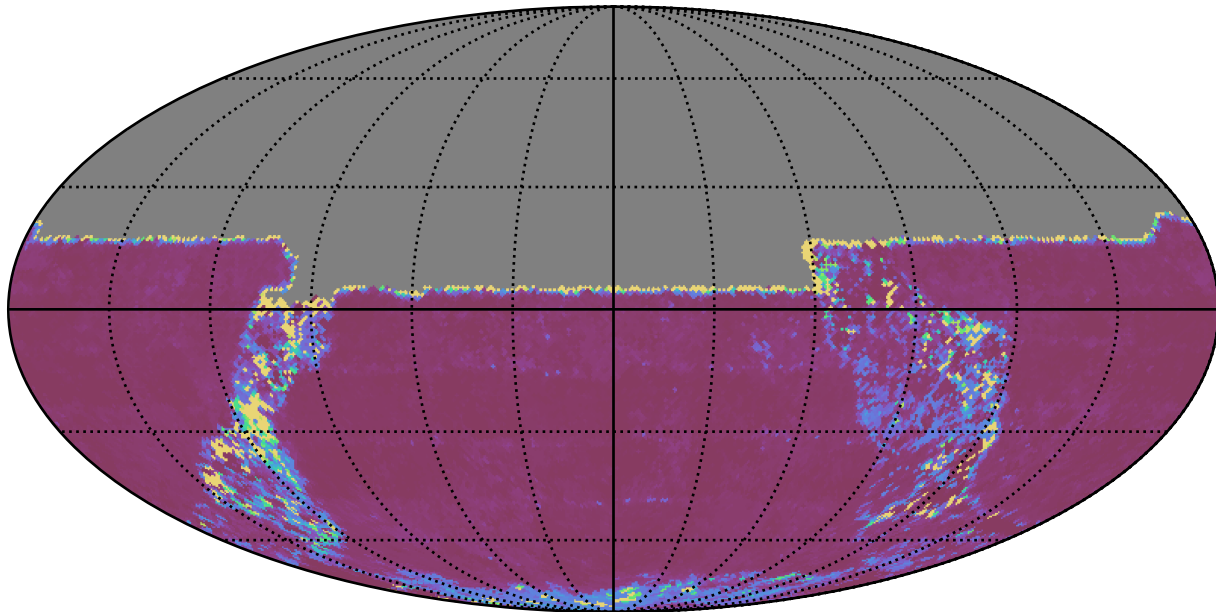

ddf_loaded_fl2_v3.4_10yrs All sky u band: 20thPercentile Inter-Night Gap

20thPercentile Inter-Night Gap
(days)