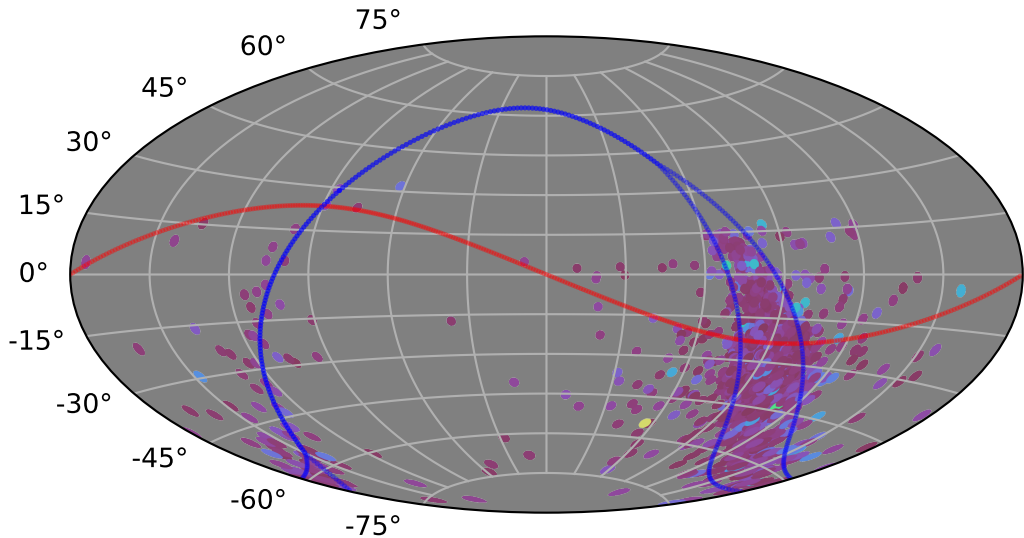

ddf_loaded_fl1_v3.4_10yrs : XRBPopMetric_mean_time_between_detections

5 10 15 20 25 30 35 40
XRBPopMetric_mean_time_between_detections
(Detected, 0 or 1)