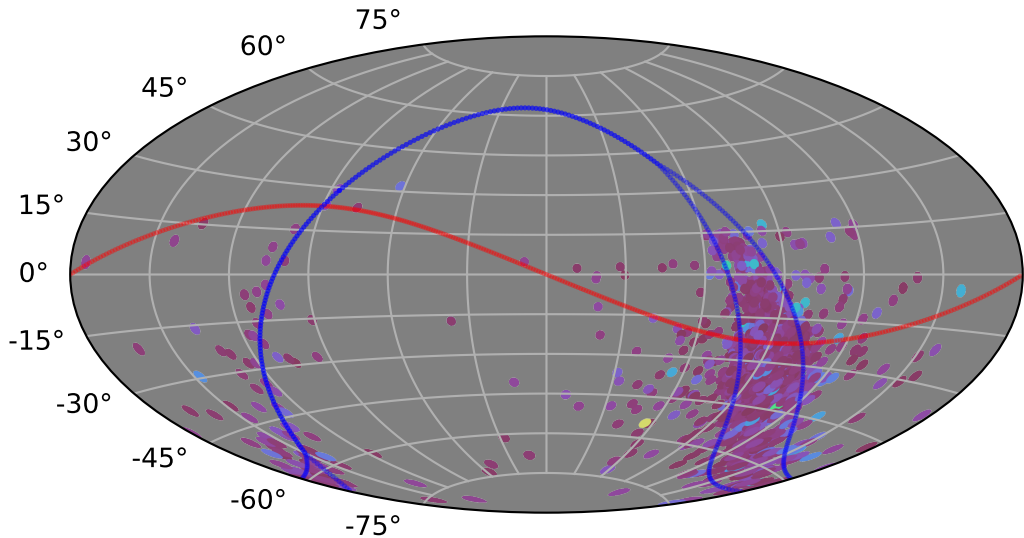

ddf_loaded_fl1_v3.4_10yrs : XRBPoMetric_mean_time_between_detections

5 10 15 20 25 30 35 40
XRBPoMetric_mean_time_between_detections
(Detected, 0 or 1)