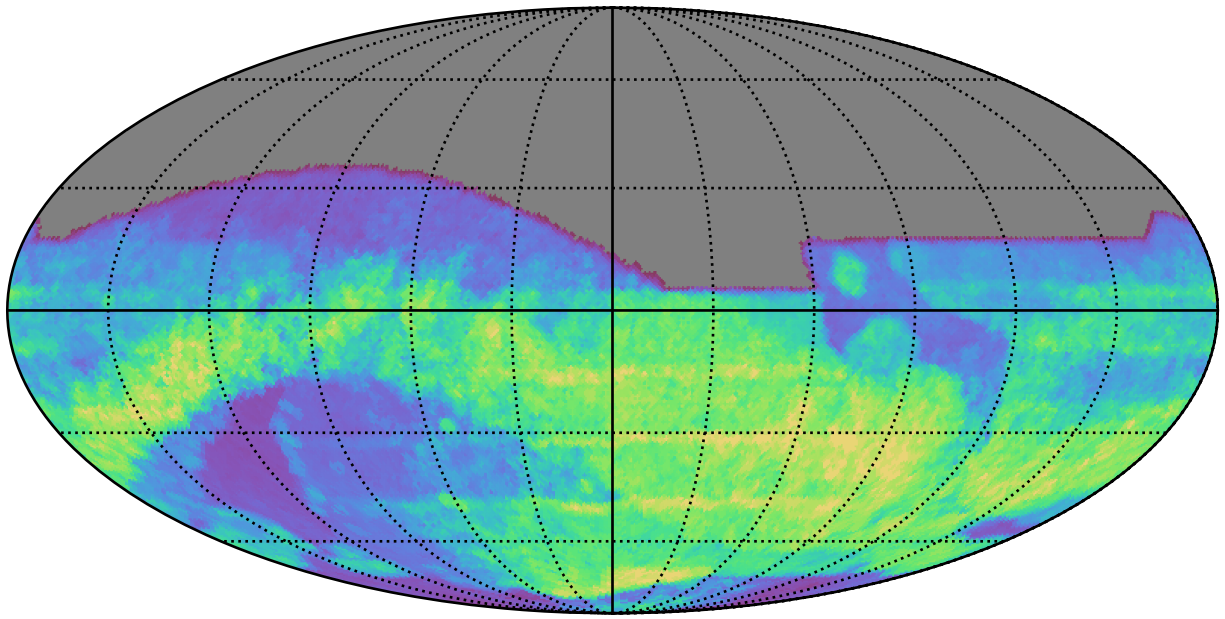

ddf_loaded_fl1_v3.4_10yrs : GalPlaneSeasonGapsTimescales_xray_binaries_map_Tau_100_0

0.0 0.1 0.2 0.3 0.4 0.5 0.6 0.7 0.8 0.9 1.0
GalPlaneSeasonGapsTimescales_xray_binaries_map_Tau_100_0
(MJD mag)