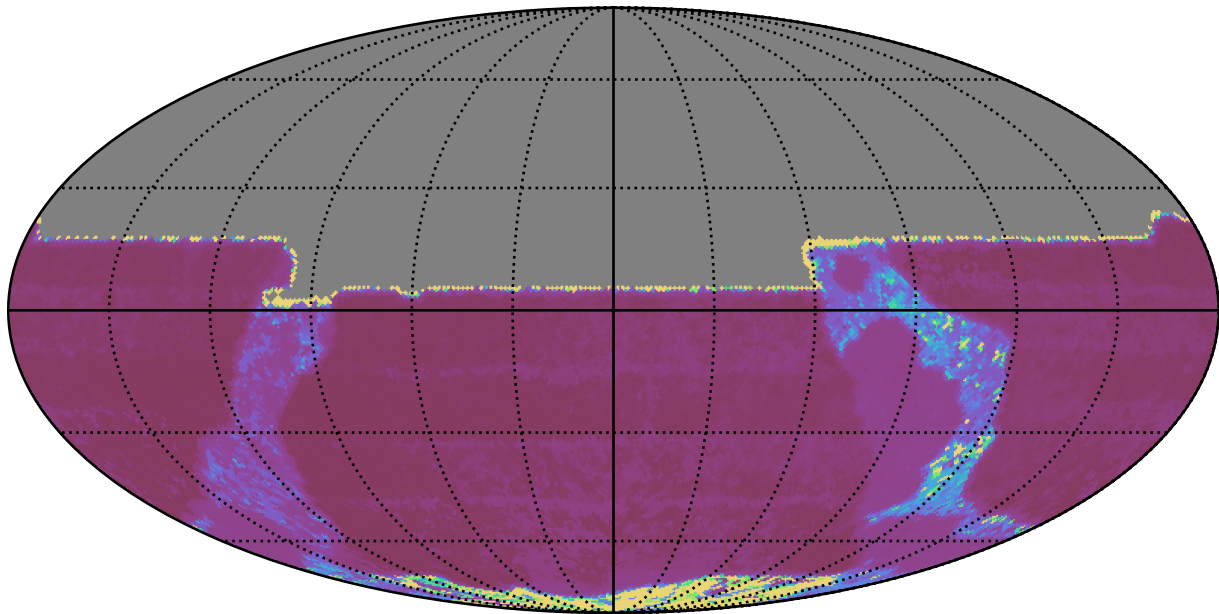

ddf_loaded_fl1_v3.4_10yrs All sky y band: Median Inter-Night Gap

Median Inter-Night Gap (days)